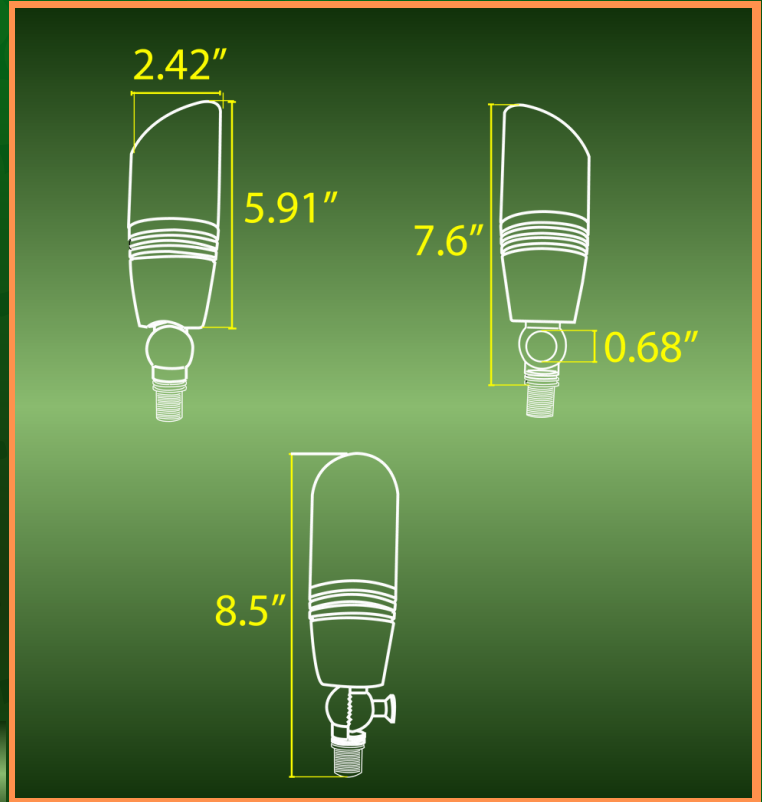

DL05R

SPOT LIGHT

POWER: TOTAL: 31W
 RED 5W, GREEN 5W,
 BLUE 5W, COOL 8W,
 WARM 8W
 12V AC/DC

50°
 BEAM ANGLE

HEAVY DUTY
 CAST ALUMINUM

SPEC SHEET

TAKE YOUR LANDSCAPE LIGHTING TO THE NEXT LEVEL WITH THE DL05R-RGB SPOT LIGHT FROM ABBA LIGHTING USA—A PREMIUM, LOW-VOLTAGE RGB SPOTLIGHT THAT DELIVERS VIBRANT, CUSTOMIZABLE ILLUMINATION WHILE WITHSTANDING THE ELEMENTS YEAR-ROUND. DESIGNED FOR HOMEOWNERS, CONTRACTORS, AND DESIGNERS SEEKING STYLE, FLEXIBILITY, AND LONGEVITY IN OUTDOOR LIGHTING, THE DL05R-RGB COMBINES CUTTING-EDGE LED TECHNOLOGY WITH RUGGED CONSTRUCTION TO TRANSFORM ANY EXTERIOR ENVIRONMENT INTO A STUNNING VISUAL EXPERIENCE. WITH THE CONVENIENCE OF REMOTE CONTROL OPERATION, YOU CAN EFFORTLESSLY SWITCH BETWEEN DYNAMIC COLORS, WARM WHITE MODE, AND MULTIPLE LIGHTING EFFECTS, MAKING IT THE PERFECT CHOICE FOR AMBIENT, DECORATIVE, AND FUNCTIONAL LIGHTING NEEDS.

INCLUDED:

COMPATIBLE WITH:

FEATURE:

LIFE SPAN:

30,000
 HOURS

BEAM ANGLE:

50°

WATERPROOF RATING: