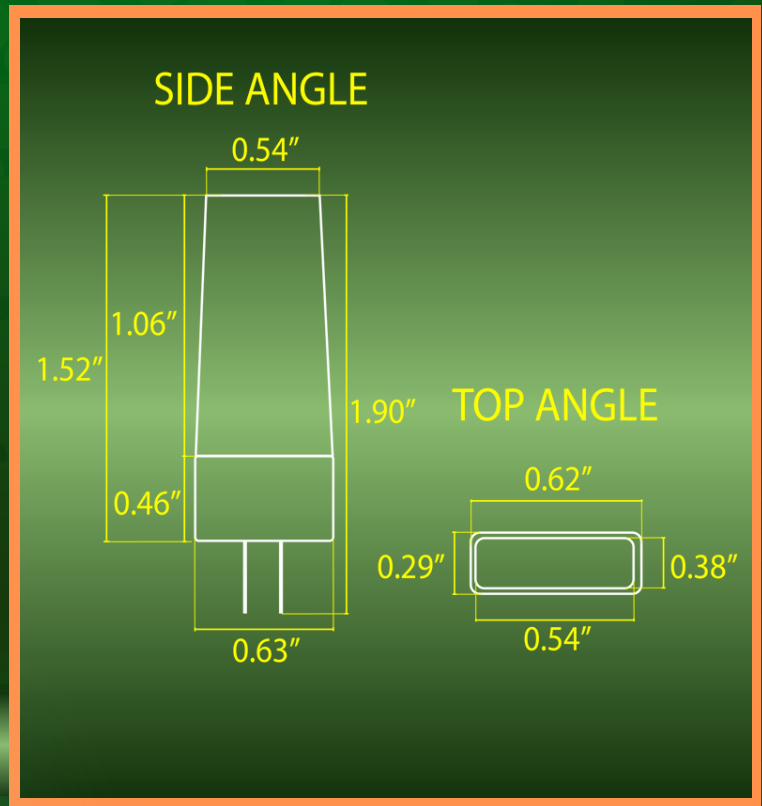

G4 SMD 3.5W

LIGHT BULB

SPEC SHEET

TEMPERATURE:

CRI:

>80

MASTER BOX:

**100
PIECES**

LIFE SPAN:

**30,000
HOURS**

BEAM ANGLE:

360°

**WATERPROOF
RATING:**

THE G4 SMD 3.5W LED BULB IS AN ADVANCED, ENERGY-SAVING LIGHTING SOLUTION DESIGNED TO REPLACE TRADITIONAL 20W HALOGEN BULBS WITH SIGNIFICANTLY LOWER POWER CONSUMPTION AND ENHANCED DURABILITY. BUILT WITH SMD LED TECHNOLOGY, THIS COMPACT YET POWERFUL BULB PROVIDES BRIGHT AND EVEN ILLUMINATION WHILE MINIMIZING HEAT OUTPUT AND ENERGY COSTS. WHETHER YOU'RE UPGRADING YOUR LANDSCAPE LIGHTING, CABINET LIGHTING, OR DISPLAY CASES, THIS LED BULB IS ENGINEERED FOR LONG-LASTING PERFORMANCE AND MAXIMUM EFFICIENCY.