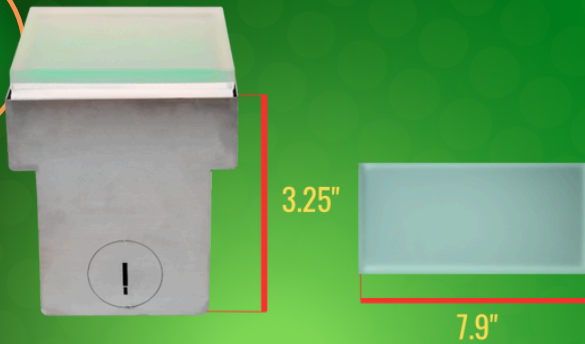

YOUTUBE VIDEO
INSTALLATION GUIDE

WEBSITE

CATALOG

(800) 360-2960

ABBALightingUSA@gmail.com

7701 Alabama Ave, Canoga Park, CA 91304

INSTALLATION GUIDE FOR CRG31 RGB

1.