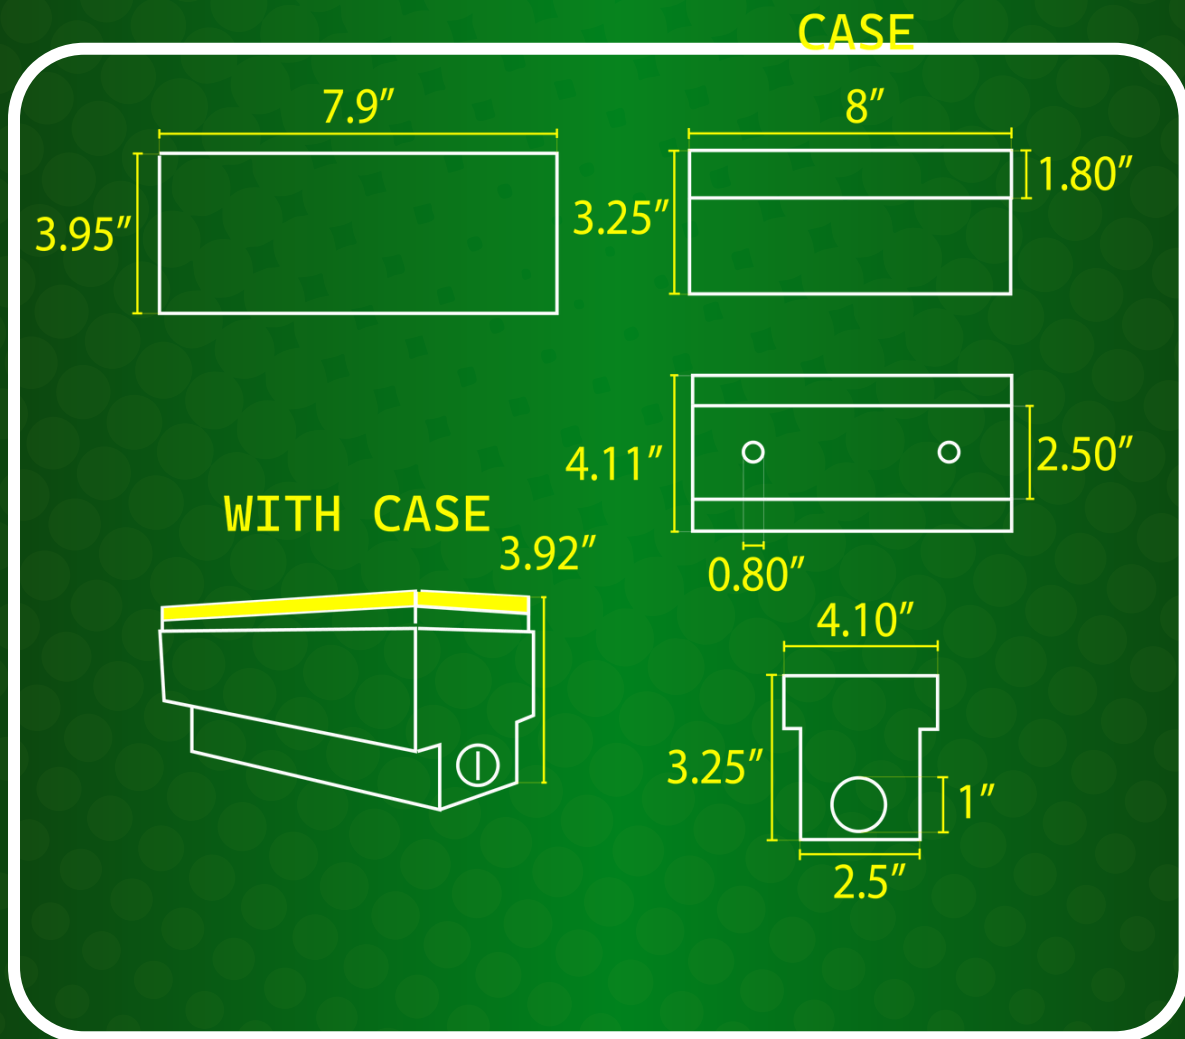

CATALOG

(800) 360-2960

ABBALightingUSA@gmail.com

7701 Alabama Ave, Canoga Park, CA 91304

INSTALLATION GUIDE FOR CRG31 RGB

Step 5: Final Light Check

- **Power On:** Once everything is connected, turn on the power to the fixture.
- **Check Illumination:** Verify that the light is functioning properly and provides adequate illumination for the area..
- **After setup is complete, you can easily adjust the color temperature to match your preferences.**