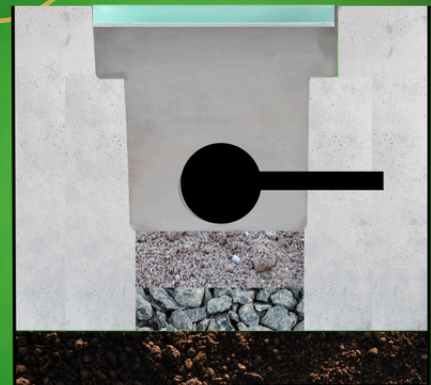

INSTALLATION GUIDE FOR CRG31 RGB

1.

2.

3.

4.

YOUTUBE VIDEO
INSTALLATION GUIDE

WEBSITE

CATALOG

(800) 360-2960

ABBALightingUSA@gmail.com

7701 Alabama Ave, Canoga Park, CA 91304