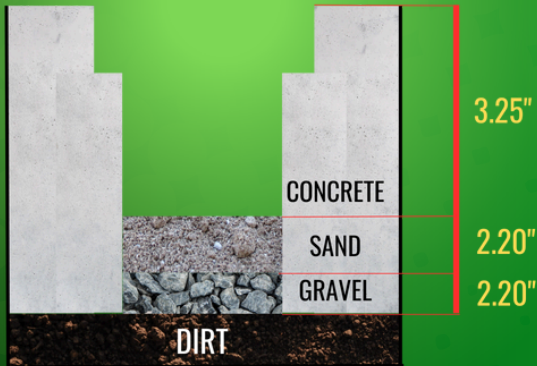

INSTALLATION GUIDE FOR CRG31 RGB

1.

2.

3.

4.

YOUTUBE VIDEO
INSTALLATION GUIDE

WEBSITE

CATALOG

(800) 360-2960

ABBALightingUSA@gmail.com

7701 Alabama Ave, Canoga Park, CA 91304