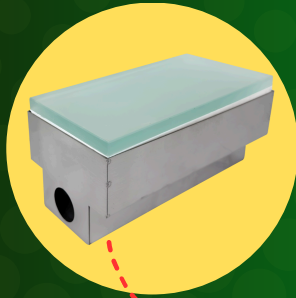

CRGB RGB WELL LIGHT

INSTALLATION GUIDE

ABBA LIGHTING USA

CRGB1 RGB WELL LIGHT

HEAVY DUTY CAST ALUMINUM BODY

WHITE FROSTED TEMPERED GLASS

72.8 LUMENS

TRAFFIC RATED FEATURE