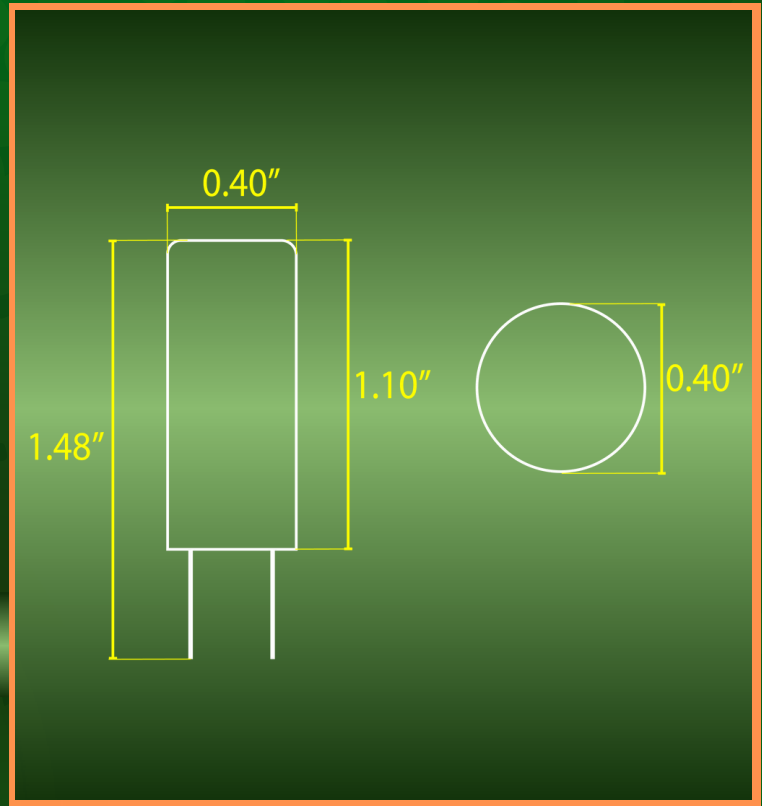

# G4 SMD 2W 3K

LIGHT BULB

LUMENS:  
190LM

POWER:  
2W AC/DC  
12V LED

BODY:  
SILICON

## SPEC SHEET

TEMPERATURE:

CRI:

>80

DIMMABLE

NO

MASTER BOX:

100  
PIECES

LIFE SPAN:

30,000  
HOURS

BEAM ANGLE:

360°

WATERPROOF  
RATING:

UPGRADE YOUR LIGHTING WITH THE G4 2W 3000K SMD LED BULB, A HIGH-PERFORMANCE, ENERGY-EFFICIENT SOLUTION DESIGNED FOR LOW-VOLTAGE APPLICATIONS. DELIVERING WARM WHITE 3000K ILLUMINATION, THIS BULB CREATES A COZY AND INVITING ATMOSPHERE WHILE CONSUMING 85% LESS ENERGY THAN TRADITIONAL HALOGEN BULBS. PERFECT FOR LANDSCAPE LIGHTING, UNDER-CABINET FIXTURES, ACCENT LIGHTING, AND DISPLAY CASES, THIS 12V AC/DC LED BULB ENSURES LONG-LASTING DURABILITY, FLICKER-FREE OPERATION, AND OPTIMAL BRIGHTNESS IN A COMPACT G4 BI-PIN DESIGN.