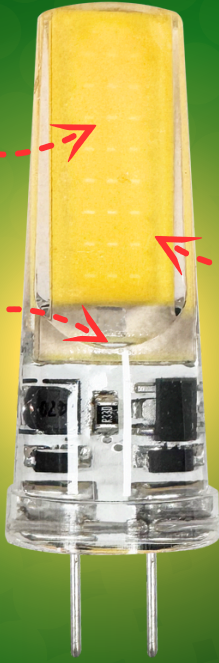

MR16

LIGHT BULB

LUMENS:
210LM

POWER:
3W AC/DC
12V LED

BODY:
SILICON

SPEC SHEET

TEMPERATURE:

UPGRADE YOUR LIGHTING WITH THE G4 3W LED BULB FROM ABBA LIGHTING USA—AN ULTRA-EFFICIENT, LOW-VOLTAGE LIGHTING SOLUTION DESIGNED TO REPLACE TRADITIONAL 20W HALOGEN BULBS. WITH A COMPACT SIZE, SUPERIOR BRIGHTNESS, AND EXTENDED LIFESPAN, THIS LED BULB IS IDEAL FOR LANDSCAPE LIGHTING, UNDER-CABINET LIGHTING, CHANDELIERS, RVs, MARINE LIGHTING, AND MORE. OFFERING FOUR COLOR TEMPERATURE OPTIONS (2700K, 3000K, 4000K, AND 5000K), YOU CAN ACHIEVE THE PERFECT AMBIANCE FOR ANY SPACE.

WITH A MINIATURE G4 BI-PIN BASE, THIS LED BULB SEAMLESSLY FITS INTO LANDSCAPE LIGHTING FIXTURES, UNDER-CABINET LIGHTS, DECORATIVE FIXTURES, AND SMALL LAMPS. ITS COMPACT SIZE MAKES IT A PERFECT RETROFIT FOR HALOGEN BULBS IN TIGHT SPACES.

CRI:
>80

DIMMABLE
NO

MASTER BOX:
**100
PIECES**

LIFE SPAN:
**30,000
HOURS**

BEAM ANGLE:
360°

**WATERPROOF
RATING:**
IP65

YOUTUBE VIDEO
INSTALLATION GUIDE

WEBSITE