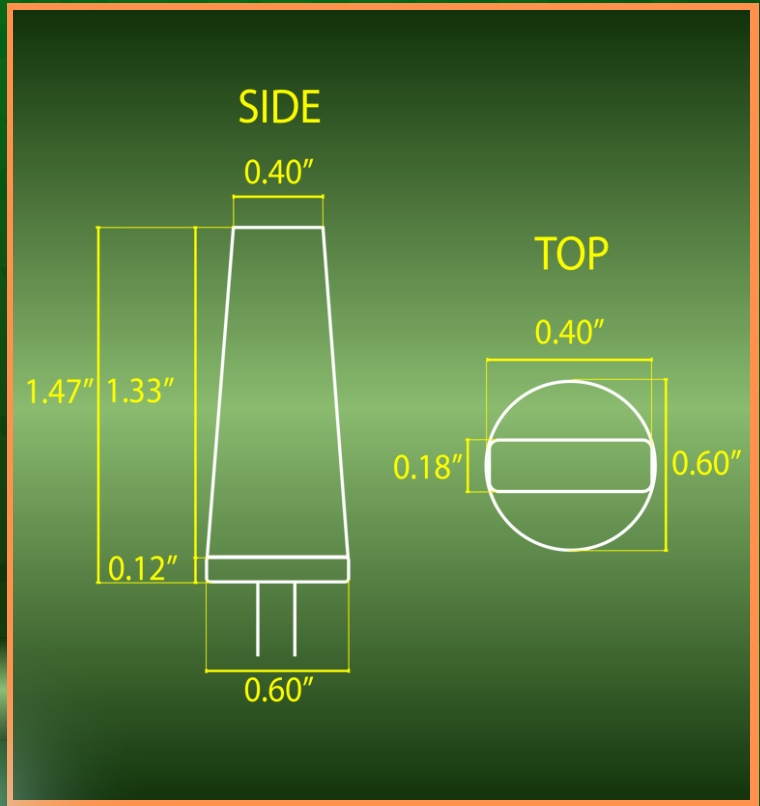

MR16

LIGHT BULB

LUMENS:
210LM

POWER:
3W AC/DC
12V LED

BODY:
SILICON

SPEC SHEET

TEMPERATURE:

UPGRADE YOUR LIGHTING WITH THE G4 3W LED BULB FROM ABBA LIGHTING USA—AN ULTRA-EFFICIENT, LOW-VOLTAGE LIGHTING SOLUTION DESIGNED TO REPLACE TRADITIONAL 20W HALOGEN BULBS. WITH A COMPACT SIZE, SUPERIOR BRIGHTNESS, AND EXTENDED LIFESPAN, THIS LED BULB IS IDEAL FOR LANDSCAPE LIGHTING, UNDER-CABINET LIGHTING, CHANDELIERS, RVs, MARINE LIGHTING, AND MORE. OFFERING FOUR COLOR TEMPERATURE OPTIONS (2700K, 3000K, 4000K, AND 5000K), YOU CAN ACHIEVE THE PERFECT AMBIANCE FOR ANY SPACE.

WITH A MINIATURE G4 BI-PIN BASE, THIS LED BULB SEAMLESSLY FITS INTO LANDSCAPE LIGHTING FIXTURES, UNDER-CABINET LIGHTS, DECORATIVE FIXTURES, AND SMALL LAMPS. ITS COMPACT SIZE MAKES IT A PERFECT RETROFIT FOR HALOGEN BULBS IN TIGHT SPACES.

CRI:
>80

DIMMABLE
NO

MASTER BOX:
**100
PIECES**

LIFE SPAN:
**30,000
HOURS**

BEAM ANGLE:
360°

**WATERPROOF
RATING:**
IP65

YOUTUBE VIDEO
INSTALLATION GUIDE

WEBSITE