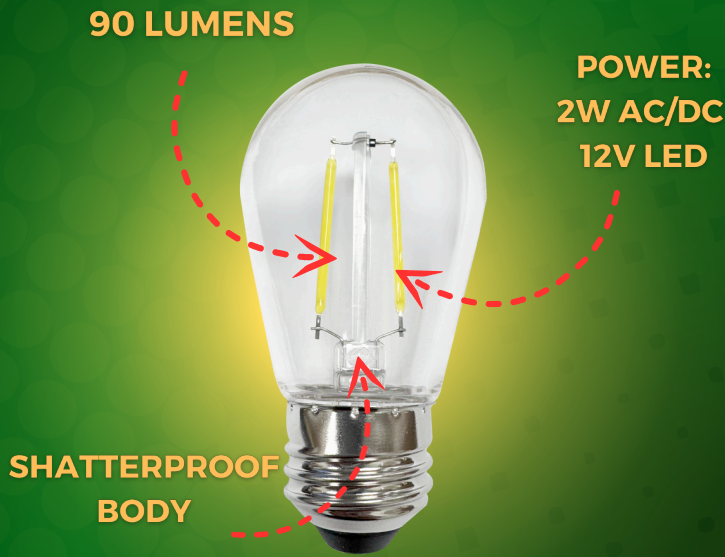

SL101 LB2W

LIGHT BULB

SPEC SHEET

TEMPERATURE:

3000K

5000K

CRI:

>80

DIMMABLE:

YES

MASTER BOX:

100
PIECES

BEAM ANGLE:

360°

WATERPROOF
RATING:

IP65

DESIGNED FOR SL101 ROPE LIGHT - SPECIFICALLY CRAFTED AS A PERFECT REPLACEMENT BULB FOR THE SL101 ROPE LIGHT, ENSURING SEAMLESS COMPATIBILITY AND OPTIMAL PERFORMANCE.

ENERGY-EFFICIENT & ECO-FRIENDLY - CONSUMES SIGNIFICANTLY LESS POWER THAN TRADITIONAL BULBS, REDUCING YOUR CARBON FOOTPRINT AND SAVING MONEY ON ENERGY BILLS.