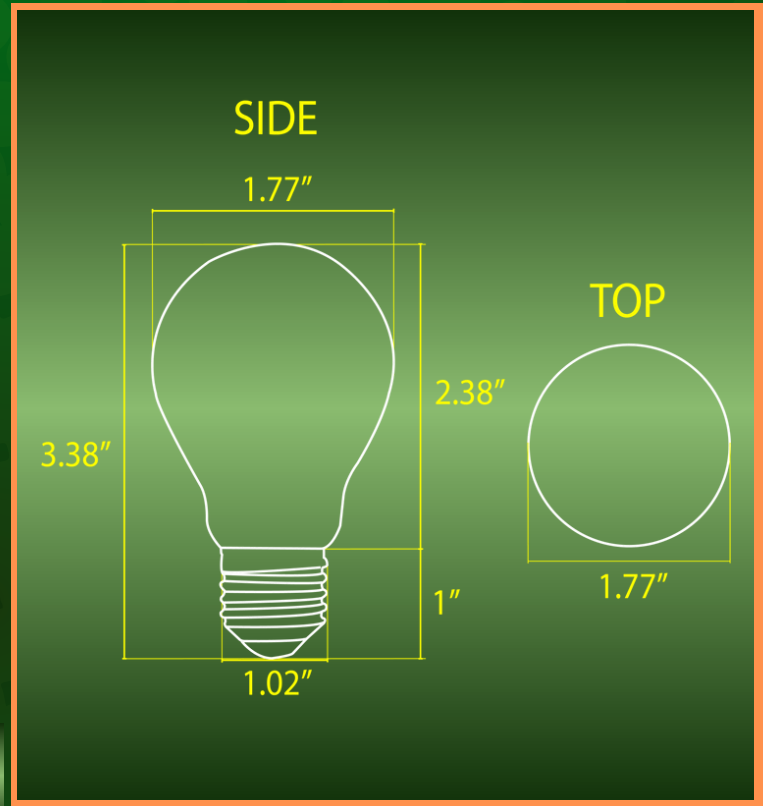

SL101 LB2W

LIGHT BULB

SPEC SHEET

TEMPERATURE:

3000K

5000K

CRI:

>80

DIMMABLE:

YES

MASTER BOX:

100
PIECES

BEAM ANGLE:

360°

WATERPROOF
RATING:

IP65