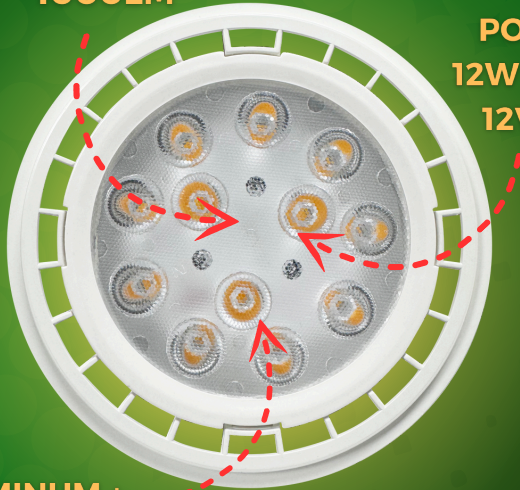

# PAR36 12W

LIGHT BULB

## SPEC SHEET

LUMENS:  
1000LM

POWER:  
12W AC/DC  
12V LED

ALUMINUM +  
PLASTIC BODY

4.35"

2.72"

100  
PIECES

LIFE SPAN:

30,000  
HOURS

BEAM ANGLE:

30°

WATERPROOF  
RATING:

UPGRADE YOUR OUTDOOR LIGHTING WITH THE PAR36 12W LED LIGHT BULB - A POWERFUL, ENERGY-SAVING SOLUTION DESIGNED FOR LANDSCAPE LIGHTING, ARCHITECTURAL ACCENTS, SECURITY LIGHTING, AND MORE. ENGINEERED FOR DURABILITY AND LONG-LASTING PERFORMANCE, THIS LOW-VOLTAGE LED BULB DELIVERS EXCEPTIONAL BRIGHTNESS WHILE CONSUMING SIGNIFICANTLY LESS ENERGY THAN TRADITIONAL HALOGEN BULBS. WHETHER YOU'RE ILLUMINATING PATHWAYS, HIGHLIGHTING TREES, OR ENHANCING OUTDOOR AESTHETICS, THIS PREMIUM-QUALITY LED BULB ENSURES CONSISTENT, HIGH-OUTPUT PERFORMANCE IN ANY ENVIRONMENT.