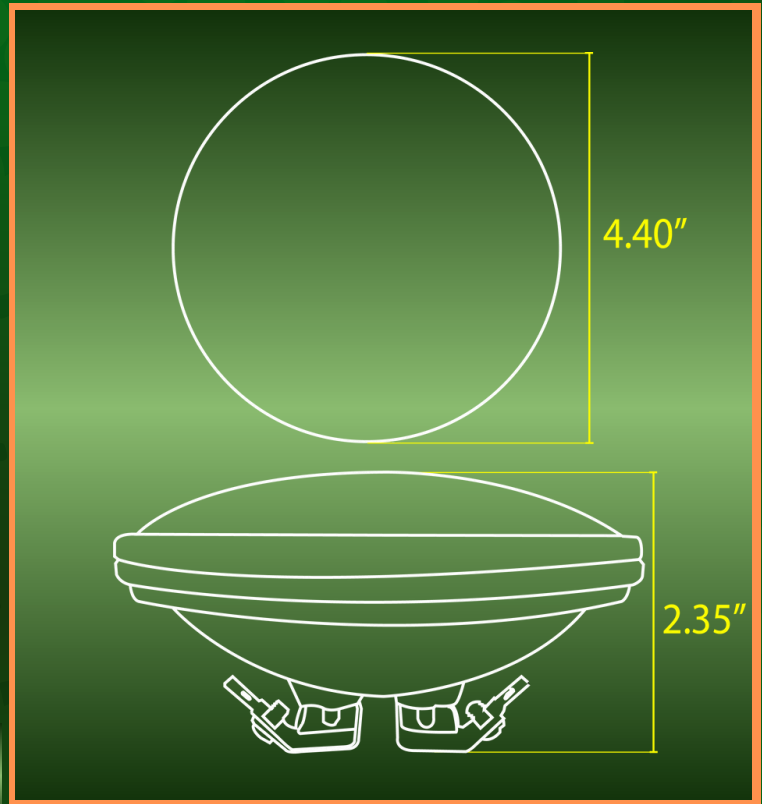

PAR36 10W

LIGHT BULB

SPEC SHEET

LUMENS:
850LM

POWER:
10W AC/DC
12V LED

GLASS BODY

TEMPERATURE:

3000K

LIFE SPAN:

30,000
HOURS

BEAM ANGLE:

160°

WATERPROOF
RATING:

A CUTTING-EDGE SOLUTION THAT COMBINES EXCEPTIONAL BRIGHTNESS, ENERGY EFFICIENCY, AND RUGGED DURABILITY. DESIGNED FOR LANDSCAPE, PATHWAY, DRIVEWAY, AND ACCENT LIGHTING, THIS ADVANCED LED BULB PROVIDES POWERFUL ILLUMINATION WHILE CONSUMING A FRACTION OF THE ENERGY USED BY TRADITIONAL HALOGEN BULBS. WHETHER YOU'RE ILLUMINATING GARDENS, ARCHITECTURAL FEATURES, OR WATER FEATURES, THE PAR36 LED BULB ENSURES OUTSTANDING PERFORMANCE IN ALL WEATHER CONDITIONS.