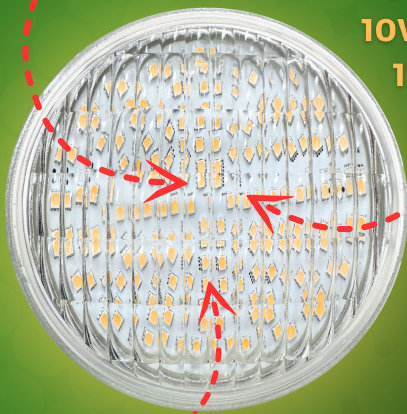

PAR36 10W

LIGHT BULB

SPEC SHEET

LUMENS:
850LM

POWER:
10W AC/DC
12V LED

GLASS BODY

TEMPERATURE:

3000K

LIFE SPAN:

30,000
HOURS

BEAM ANGLE:

160°

WATERPROOF
RATING:

A CUTTING-EDGE SOLUTION THAT COMBINES EXCEPTIONAL BRIGHTNESS, ENERGY EFFICIENCY, AND RUGGED DURABILITY. DESIGNED FOR LANDSCAPE, PATHWAY, DRIVEWAY, AND ACCENT LIGHTING, THIS ADVANCED LED BULB PROVIDES POWERFUL ILLUMINATION WHILE CONSUMING A FRACTION OF THE ENERGY USED BY TRADITIONAL HALOGEN BULBS. WHETHER YOU'RE ILLUMINATING GARDENS, ARCHITECTURAL FEATURES, OR WATER FEATURES, THE PAR36 LED BULB ENSURES OUTSTANDING PERFORMANCE IN ALL WEATHER CONDITIONS.