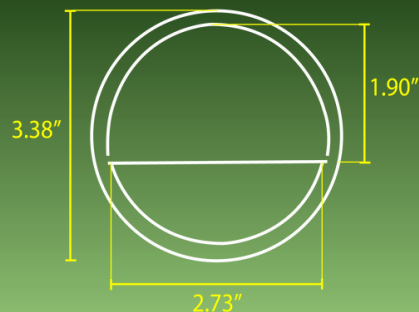

STB09

DECK LIGHT

BULB:

SPEC SHEET

TOP FIXTURE ANGLE

FRONT FIXTURE ANGLE

HEAVY DUTY CAST BRASS

FINISH:

NATURAL
BRASS

DARK
BRASS

INCLUDED
20" WIRE
LEAD

SURFACE
MOUNT

TRANSFORM YOUR OUTDOOR SPACES WITH THE STB09 BRASS DECK LIGHT, A PREMIUM, HIGH-QUALITY FIXTURE METICULOUSLY DESIGNED TO BRING LONG-LASTING ILLUMINATION, SAFETY, AND SOPHISTICATION TO YOUR DECK, PATIO, AND LANDSCAPING. CRAFTED FROM SOLID HEAVY-DUTY BRASS, THIS DECK LIGHT OFFERS EXCEPTIONAL DURABILITY, RESISTING CORROSION, RUST, AND HARSH WEATHER CONDITIONS. WHETHER YOU'RE LOOKING TO CREATE A WARM, INVITING ATMOSPHERE OR IMPROVE NIGHTTIME SAFETY, THIS LOW-VOLTAGE FIXTURE IS THE PERFECT ADDITION TO ANY OUTDOOR SETTING.