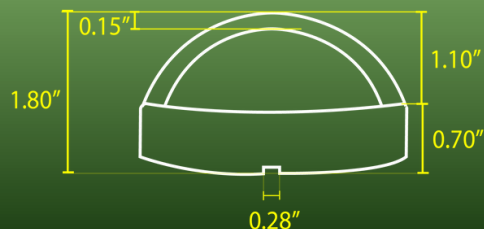

STB09

DECK LIGHT

BULB:

SPEC SHEET

TOP FIXTURE ANGLE

FRONT FIXTURE ANGLE

HEAVY DUTY CAST BRASS

FINISH:

NATURAL
BRASS

DARK
BRASS

INCLUDED
20" WIRE
LEAD

SURFACE
MOUNT

TRANSFORM YOUR OUTDOOR SPACES WITH THE STB09 BRASS DECK LIGHT, A PREMIUM, HIGH-QUALITY FIXTURE METICULOUSLY DESIGNED TO BRING LONG-LASTING ILLUMINATION, SAFETY, AND SOPHISTICATION TO YOUR DECK, PATIO, AND LANDSCAPING. CRAFTED FROM SOLID HEAVY-DUTY BRASS, THIS DECK LIGHT OFFERS EXCEPTIONAL DURABILITY, RESISTING CORROSION, RUST, AND HARSH WEATHER CONDITIONS. WHETHER YOU'RE LOOKING TO CREATE A WARM, INVITING ATMOSPHERE OR IMPROVE NIGHTTIME SAFETY, THIS LOW-VOLTAGE FIXTURE IS THE PERFECT ADDITION TO ANY OUTDOOR SETTING.