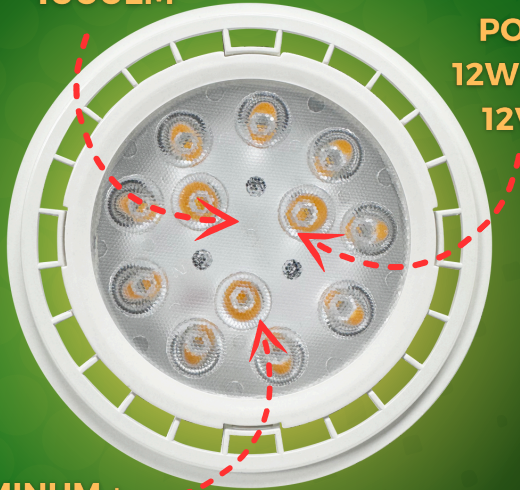

PAR36 12W

LIGHT BULB

SPEC SHEET

LUMENS:
1000LM

POWER:
12W AC/DC
12V LED

ALUMINUM +
PLASTIC BODY

4.35"

2.72"

100
PIECES

LIFE SPAN:

30,000
HOURS

BEAM ANGLE:

30°

WATERPROOF
RATING:

UPGRADE YOUR OUTDOOR LIGHTING WITH THE PAR36 12W LED LIGHT BULB - A POWERFUL, ENERGY-SAVING SOLUTION DESIGNED FOR LANDSCAPE LIGHTING, ARCHITECTURAL ACCENTS, SECURITY LIGHTING, AND MORE. ENGINEERED FOR DURABILITY AND LONG-LASTING PERFORMANCE, THIS LOW-VOLTAGE LED BULB DELIVERS EXCEPTIONAL BRIGHTNESS WHILE CONSUMING SIGNIFICANTLY LESS ENERGY THAN TRADITIONAL HALOGEN BULBS. WHETHER YOU'RE ILLUMINATING PATHWAYS, HIGHLIGHTING TREES, OR ENHANCING OUTDOOR AESTHETICS, THIS PREMIUM-QUALITY LED BULB ENSURES CONSISTENT, HIGH-OUTPUT PERFORMANCE IN ANY ENVIRONMENT.