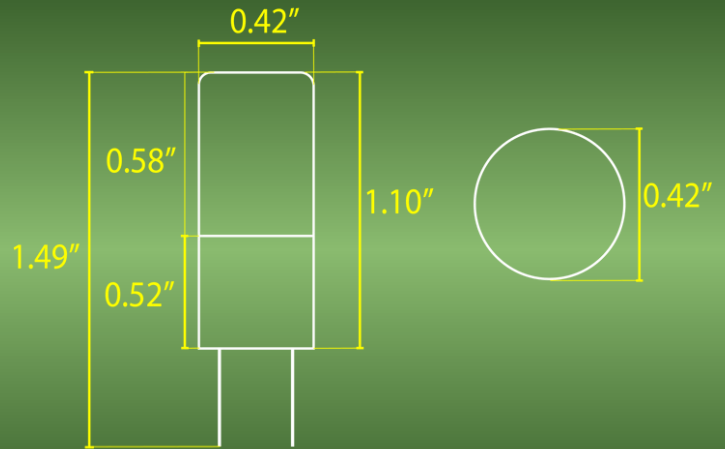

SPEC SHEET

TEMPERATURE:

3000K

5000K

CRI:

>80

DC DIMMABLE

YES

AC DIMMABLE

NO

MASTER BOX:

100
PIECES

LIFE SPAN:

30,000
HOURS

BEAM ANGLE:

360°

WATERPROOF
RATING:

A PREMIUM LOW-VOLTAGE LED SOLUTION DESIGNED FOR EFFICIENCY, DURABILITY, AND SUPERIOR ILLUMINATION. THIS 2W LED BULB DELIVERS HIGH-PERFORMANCE LIGHTING WHILE CONSUMING A FRACTION OF THE POWER COMPARED TO TRADITIONAL HALOGEN BULBS. WHETHER YOU'RE LOOKING TO ILLUMINATE CABINET LIGHTING, LANDSCAPE FIXTURES, OR DECORATIVE APPLICATIONS, THIS COMPACT YET POWERFUL LED BULB IS THE IDEAL CHOICE.

THE PERFECT COMBINATION OF ENERGY EFFICIENCY, DURABILITY, AND SUPERIOR PERFORMANCE, MAKING IT AN IDEAL LIGHTING SOLUTION FOR BOTH INDOOR AND OUTDOOR APPLICATIONS. SAY GOODBYE TO HIGH ENERGY COSTS AND FREQUENT BULB REPLACEMENTS—MAKE THE SWITCH TO LED TODAY!

YOUTUBE VIDEO
INSTALLATION GUIDE

WEBSITE

CATALOG

ABBA

LIGHTING USA

12V Landscape Light Specialist

(800) 360-2960

ABBALightingUSA@gmail.com

7701 Alabama Ave, Canoga Park, CA 91304