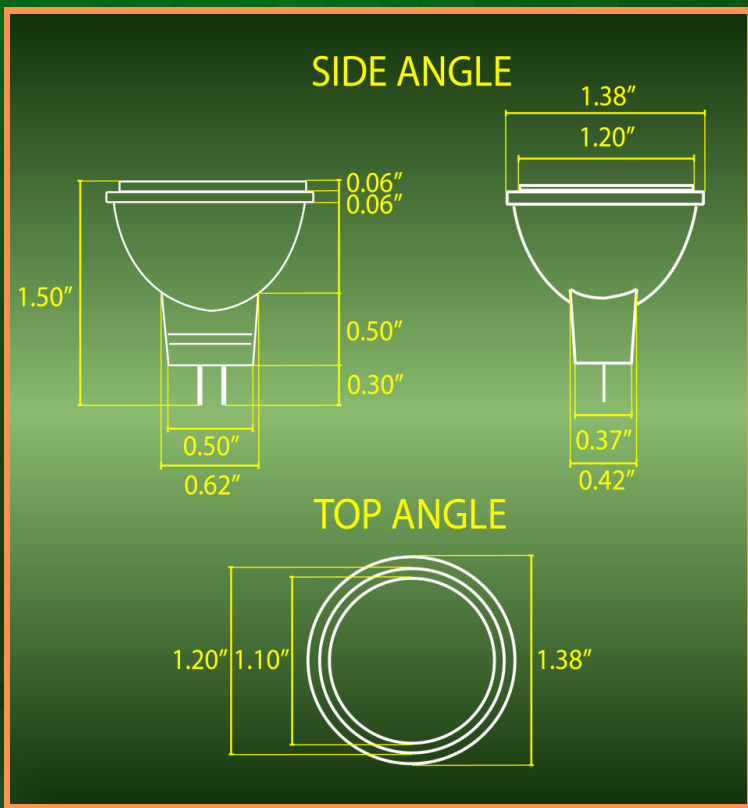

MRT1 2.5W

LIGHT BULB

LUMENS:
200LM

POWER:
2.5W LED
AC/DC 12V

BODY:
ALUMINUM +
PLASTIC

SPEC SHEET

TEMPERATURE:

CRI:

>80

DIMMABLE:

YES

MASTER BOX:

**100
PIECES**

LIFE SPAN:

**30,000
HOURS**

BEAM ANGLE: