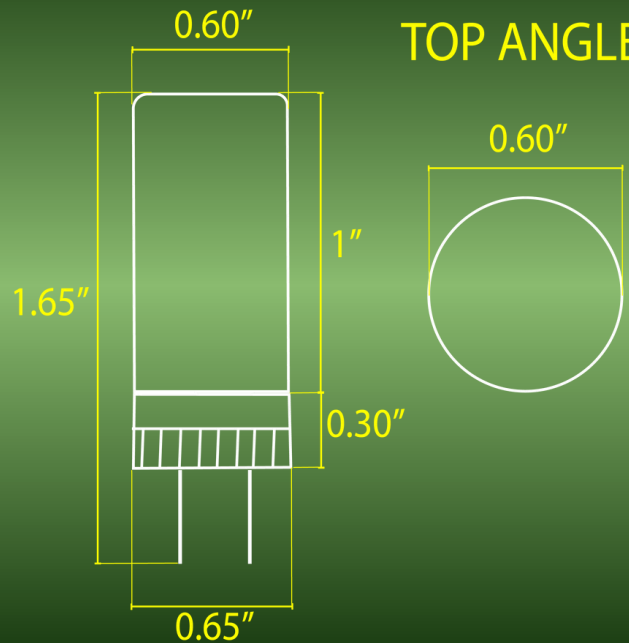

## SPEC SHEET

SIDE ANGLE

TOP ANGLE

TEMPERATURE:

3000K

5000K

CRI:

>80

MASTER BOX:

100  
PIECES

LIFE SPAN:

30,000  
HOURS

BEAM ANGLE:

360°

WATERPROOF  
RATING:

A PREMIUM LOW-VOLTAGE LED SOLUTION DESIGNED FOR EFFICIENCY, DURABILITY, AND SUPERIOR ILLUMINATION. THIS 5W LED BULB DELIVERS HIGH-PERFORMANCE LIGHTING WHILE CONSUMING A FRACTION OF THE POWER COMPARED TO TRADITIONAL HALOGEN BULBS. WHETHER YOU'RE LOOKING TO ILLUMINATE CABINET LIGHTING, LANDSCAPE FIXTURES, OR DECORATIVE APPLICATIONS, THIS COMPACT YET POWERFUL LED BULB IS THE IDEAL CHOICE.