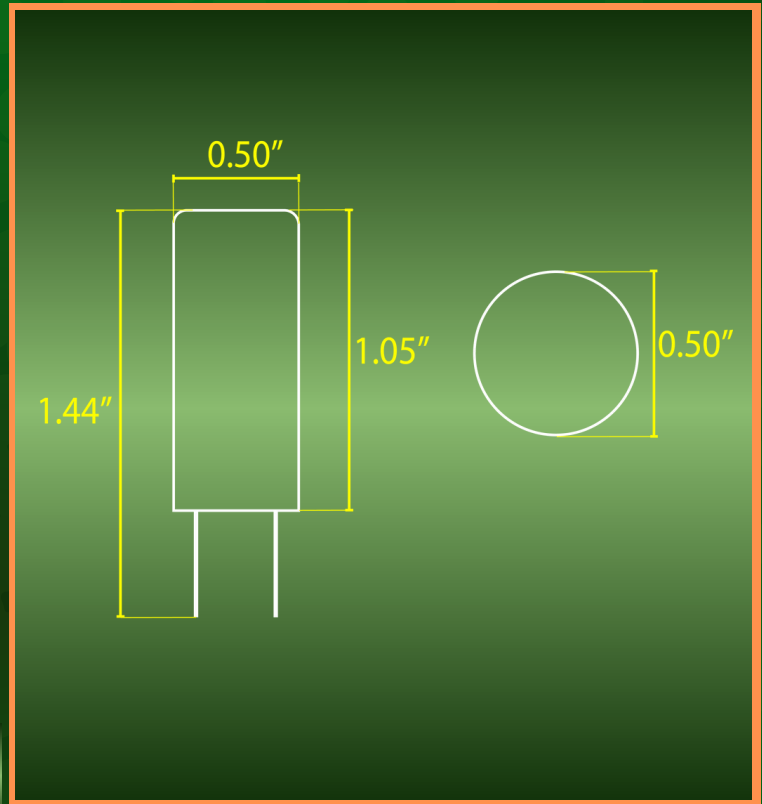

# G4 SMD 3W

LIGHT BULB

LUMENS:  
250LM

POWER:  
3W AC/DC  
12V LED

BODY:  
SILICON

## SPEC SHEET

## TEMPERATURE:

3000K

CRI:

>80

MASTER BOX:

100  
PIECES

LIFE SPAN:

30,000  
HOURS