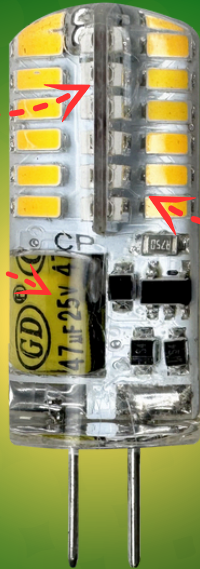

# G4 SMD 3W

LIGHT BULB

LUMENS:  
250LM

POWER:  
3W AC/DC  
12V LED

BODY:  
SILICON

BEAM ANGLE:

360°

WATERPROOF  
RATING:

UPGRADE YOUR LIGHTING WITH THE G4 SMD LED BULB, A COMPACT YET POWERFUL SOLUTION DESIGNED TO DELIVER SUPERIOR BRIGHTNESS WITH MINIMAL ENERGY CONSUMPTION. WHETHER YOU'RE ILLUMINATING LANDSCAPE FIXTURES, UNDER-CABINET LIGHTING AND DISPLAY CASES,, THIS LOW-VOLTAGE 12V AC/DC LED BULB OFFERS EXCEPTIONAL EFFICIENCY AND LONG-LASTING DURABILITY.