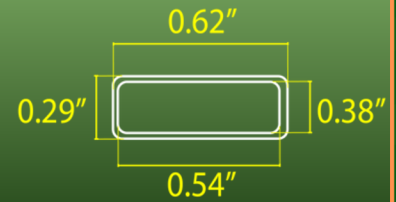

G4 SMD 3.5W

LIGHT BULB

LUMENS:
400LM

POWER:
3.5W AC/DC
12V LED

CERAMIC +
HARD PLASTIC
BODY

SPEC SHEET

SIDE ANGLE

TOP ANGLE

TEMPERATURE:

3000K

5000K

CRI:

>80

MASTER BOX:

100
PIECES

LIFE SPAN: