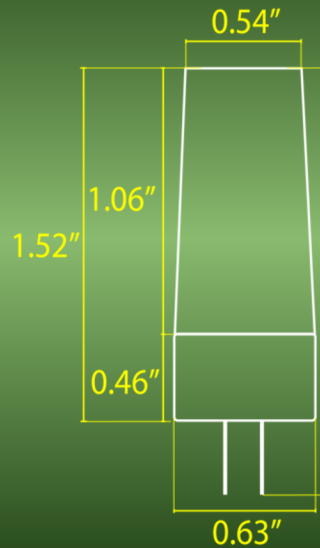

G4 SMD 3.5W

LIGHT BULB

LUMENS:
400LM

POWER:
3.5W AC/DC
12V LED

CERAMIC +
HARD PLASTIC
BODY

SPEC SHEET

SIDE ANGLE

TOP ANGLE