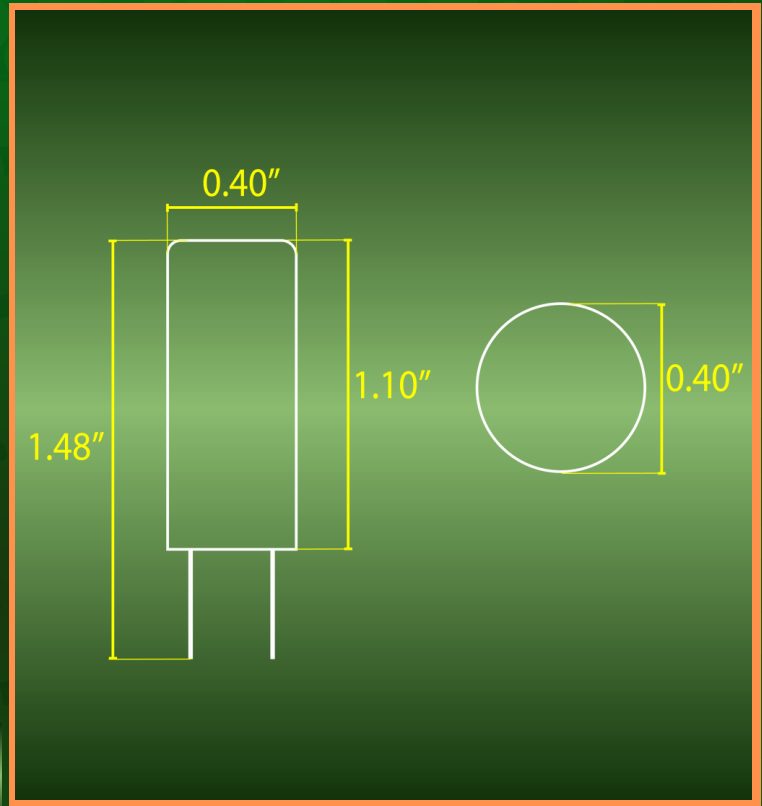

G4 SMD 2W 3K

LIGHT BULB

LUMENS:
190LM

POWER:
2W AC/DC
12V LED

BODY:
SILICON

SPEC SHEET

TEMPERATURE:

3000K

BEAM ANGLE:

360°

WATERPROOF
RATING:

UPGRADE YOUR LIGHTING WITH THE G4 2W 3000K SMD LED BULB, A HIGH-PERFORMANCE, ENERGY-EFFICIENT SOLUTION DESIGNED FOR LOW-VOLTAGE APPLICATIONS. DELIVERING WARM WHITE 3000K ILLUMINATION, THIS BULB CREATES A COZY AND INVITING ATMOSPHERE WHILE CONSUMING 85% LESS ENERGY THAN TRADITIONAL HALOGEN BULBS. PERFECT FOR LANDSCAPE LIGHTING, UNDER-CABINET FIXTURES, ACCENT LIGHTING, AND DISPLAY CASES, THIS 12V AC/DC LED BULB ENSURES LONG-LASTING DURABILITY, FLICKER-FREE OPERATION, AND OPTIMAL BRIGHTNESS IN A COMPACT G4 BI-PIN DESIGN.