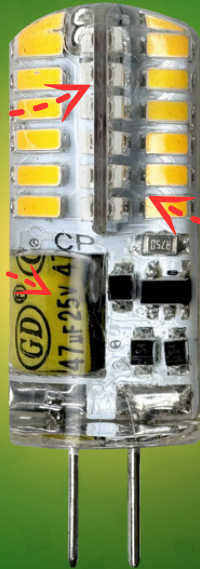

G4 SMD 3W

LIGHT BULB

LUMENS:
250LM

POWER:
3W AC/DC
12V LED

BODY:
SILICON

SPEC SHEET

TEMPERATURE:

CRI:

>80

MASTER BOX:

100
PIECES

LIFE SPAN:

30,000
HOURS

BEAM ANGLE:

360°

WATERPROOF
RATING:

UPGRADE YOUR LIGHTING WITH THE G4 SMD LED BULB, A COMPACT YET POWERFUL SOLUTION DESIGNED TO DELIVER SUPERIOR BRIGHTNESS WITH MINIMAL ENERGY CONSUMPTION. WHETHER YOU'RE ILLUMINATING LANDSCAPE FIXTURES, UNDER-CABINET LIGHTING AND DISPLAY CASES,, THIS LOW-VOLTAGE 12V AC/DC LED BULB OFFERS EXCEPTIONAL EFFICIENCY AND LONG-LASTING DURABILITY.