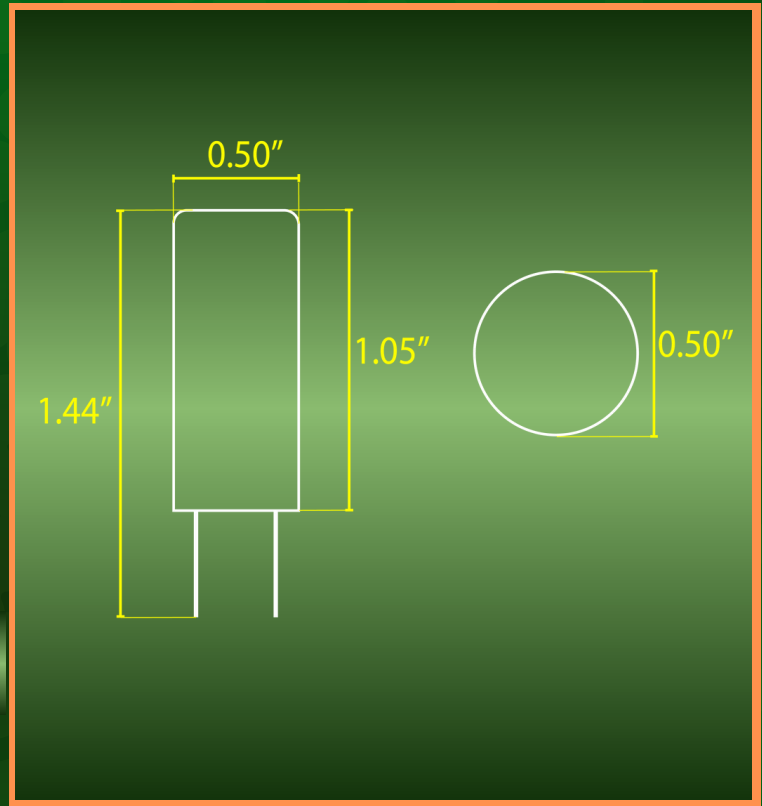

G4 SMD 3W

LIGHT BULB

LUMENS:
250LM

POWER:
3W AC/DC
12V LED

BODY:
SILICON

SPEC SHEET

TEMPERATURE:

CRI:

>80

MASTER BOX:

100
PIECES

LIFE SPAN:

30,000
HOURS

BEAM ANGLE:

360°

WATERPROOF
RATING: