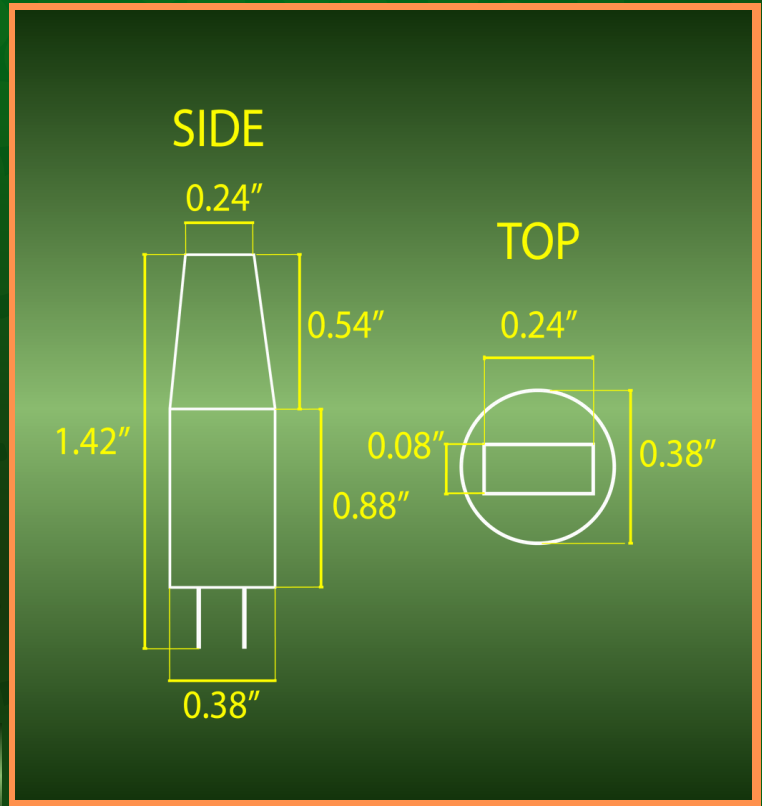

G4 COB 2W

LIGHT BULB

LUMENS:
200LM

POWER:
2W AC/DC
12V LED

BODY:
SILICON

SPEC SHEET

TEMPERATURE:

3000K