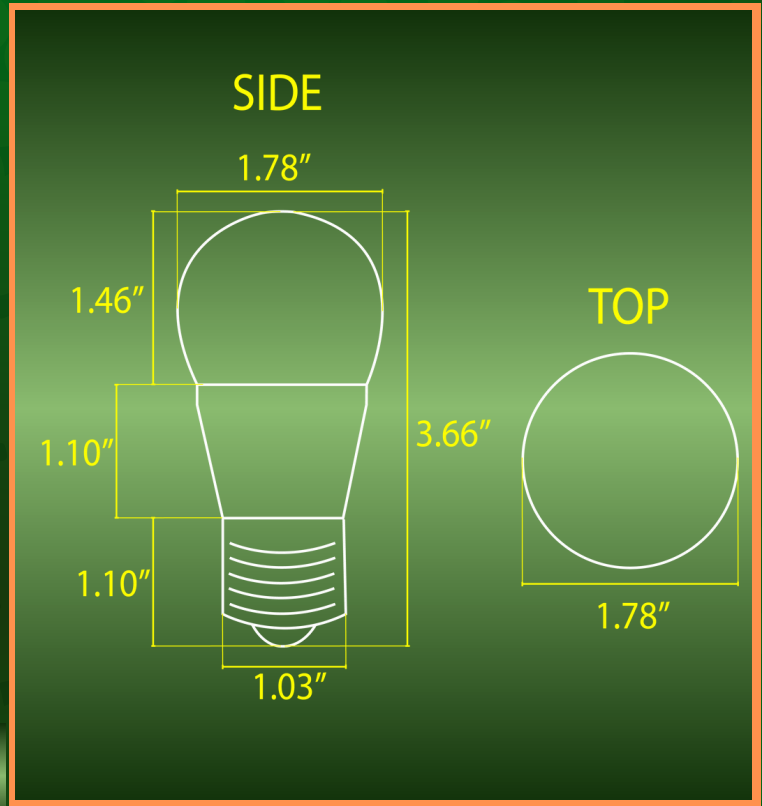

# E27 6W

LIGHT BULB

LUMENS:  
400LM

POWER:  
6W LED  
AC/DC 12V

SHATTERPROOF  
BODY

## SPEC SHEET

CRI:

>80

MASTER BOX:

100  
PIECES

LIFE SPAN:

30,000  
HOURS

BEAM ANGLE: