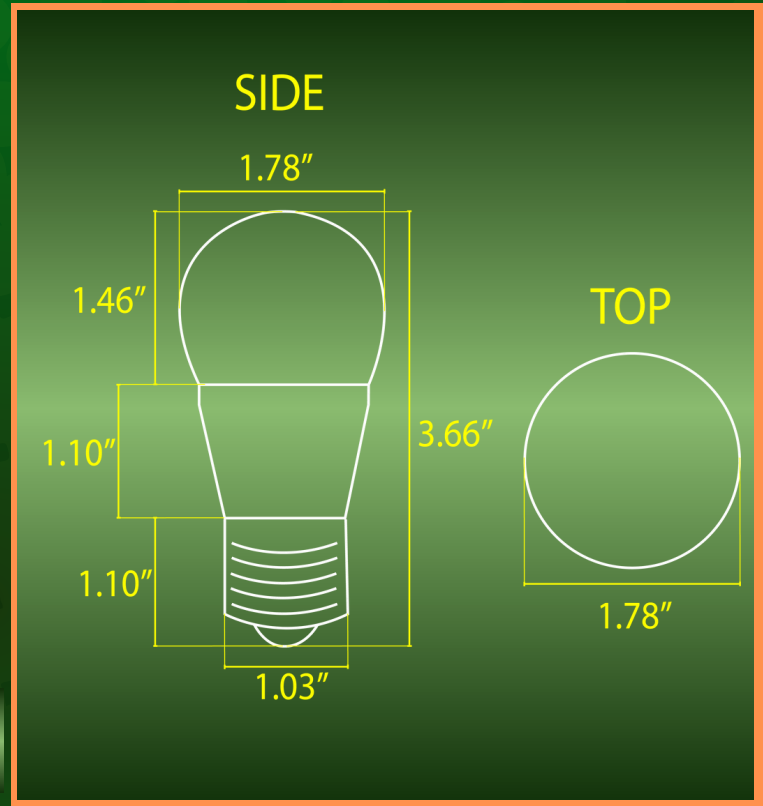

E27 6W 2700K

LIGHT BULB

LUMENS:
400LM

POWER:
6W LED
AC/DC 12V

SHATTER PROOF
BODY

SPEC SHEET

TEMPERATURE:

CRI:

>80

MASTER BOX:

100
PIECES

LIFE SPAN:

30,000
HOURS

BEAM ANGLE:

360°

WATERPROOF
RATING:

ILLUMINATE YOUR SPACE WITH THE E27 6W 2700K LED BULB, A HIGH-PERFORMANCE LIGHTING SOLUTION DESIGNED FOR ENERGY EFFICIENCY, LONGEVITY, AND SUPERIOR BRIGHTNESS. THIS BULB EMITS A WARM 2700K GLOW, PERFECT FOR CREATING A COZY AND INVITING ATMOSPHERE IN RESIDENTIAL AND COMMERCIAL SETTINGS. WITH LOW POWER CONSUMPTION AND A LONG LIFESPAN, IT'S AN EXCELLENT REPLACEMENT FOR TRADITIONAL INCANDESCENT BULBS, OFFERING SIGNIFICANT ENERGY SAVINGS WHILE MAINTAINING PREMIUM LIGHT QUALITY.