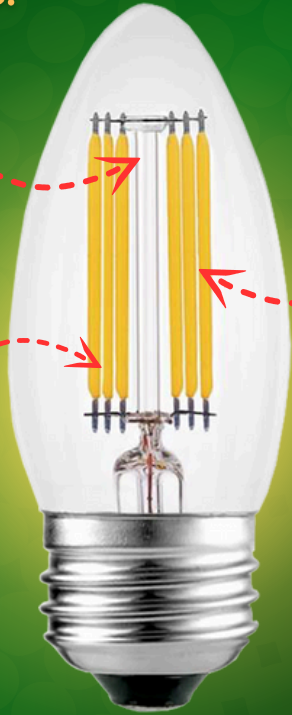

# E26 4W

LIGHT BULB

LUMENS:  
380M

POWER:  
4W LED  
AC/DC 12V

BODY:  
GLASS

100  
PIECES

LIFE SPAN:

30,000  
HOURS

BEAM ANGLE:

360°

WATERPROOF  
RATING:

- BRIGHT, ENERGY-EFFICIENT, AND ECO-FRIENDLY LIGHTING SOLUTION.
- ADVANCED LED TECHNOLOGY ENSURES DURABILITY AND CONSISTENT ILLUMINATION.
- COMPATIBLE WITH VARIOUS INDOOR AND COVERED OUTDOOR FIXTURES.
- FLICKER-FREE OPERATION WITH LOW HEAT OUTPUT FOR SAFE, LONG-TERM USE.
- QUICK AND EASY INSTALLATION WITH STANDARD E26 BASE.
- PERFECT FOR HOMES, OFFICES, AND OUTDOOR COVERED AREAS, THE E26 4W LED BULB DELIVERS EFFICIENT, HIGH-QUALITY LIGHTING WITH REDUCED ENERGY CONSUMPTION.