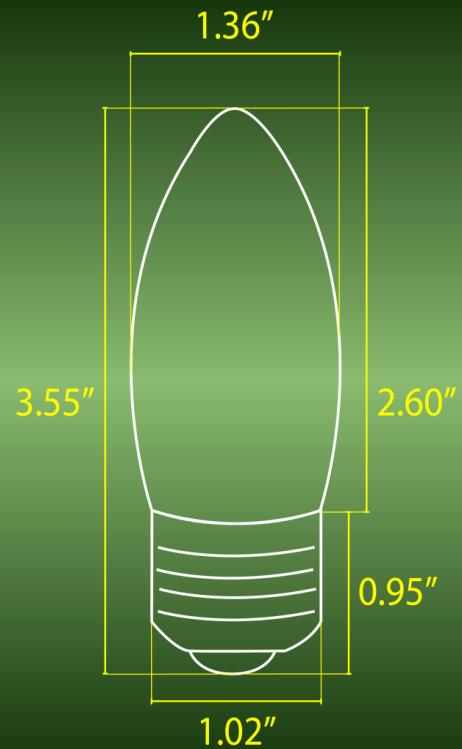

SPEC SHEET

TEMPERATURE:

3000K

5000K

CRI:

>80

DIMMABLE

YES

MASTER BOX:

100
PIECES

LIFE SPAN:

30,000
HOURS

BEAM ANGLE:

360°

WATERPROOF
RATING:

- BRIGHT, ENERGY-EFFICIENT, AND ECO-FRIENDLY LIGHTING SOLUTION.
- ADVANCED LED TECHNOLOGY ENSURES DURABILITY AND CONSISTENT ILLUMINATION.
- COMPATIBLE WITH VARIOUS INDOOR AND COVERED OUTDOOR FIXTURES.
- FLICKER-FREE OPERATION WITH LOW HEAT OUTPUT FOR SAFE, LONG-TERM USE.
- QUICK AND EASY INSTALLATION WITH STANDARD E26 BASE.
- PERFECT FOR HOMES, OFFICES, AND OUTDOOR COVERED AREAS, THE E26 4W LED BULB DELIVERS EFFICIENT, HIGH-QUALITY LIGHTING WITH REDUCED ENERGY CONSUMPTION.

YOUTUBE VIDEO
INSTALLATION GUIDE

WEBSITE

CATALOG

ABBA

LIGHTING USA

12V Landscape Light Specialist

(800) 360-2960

ABBALightingUSA@gmail.com

7701 Alabama Ave, Canoga Park, CA 91304