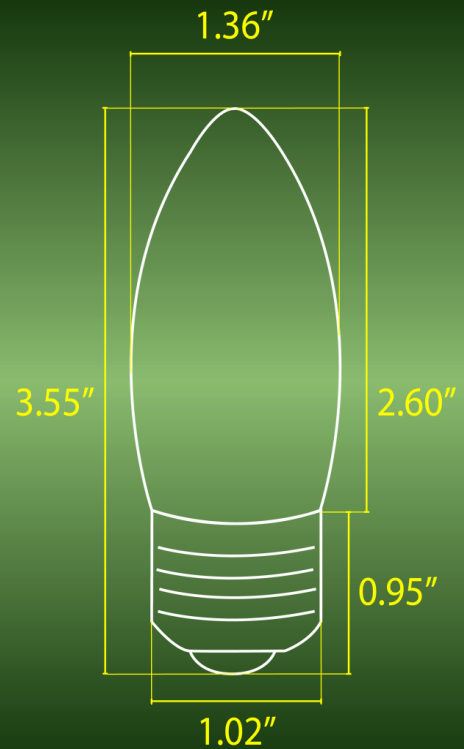

# E26 4W

LIGHT BULB

LUMENS:  
380M

POWER:  
4W LED  
AC/DC 12V

BODY:  
GLASS

## SPEC SHEET

TEMPERATURE:

3000K

5000K

CRI:

>80

DIMMABLE

YES