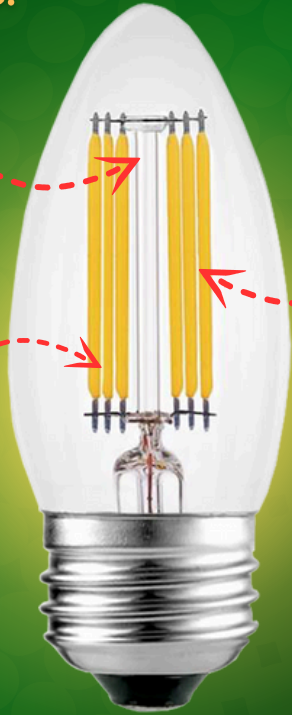

# E26 4W

LIGHT BULB

LUMENS:  
380M

POWER:  
4W LED  
AC/DC 12V

BODY:  
GLASS

## SPEC SHEET

TEMPERATURE:

3000K

5000K

CRI:

>80

DIMMABLE

YES

MASTER BOX:

100  
PIECES

LIFE SPAN:

30,000  
HOURS

BEAM ANGLE:

360°

WATERPROOF  
RATING:

- BRIGHT, ENERGY-EFFICIENT, AND ECO-FRIENDLY LIGHTING SOLUTION.
- ADVANCED LED TECHNOLOGY ENSURES DURABILITY AND CONSISTENT ILLUMINATION.
- COMPATIBLE WITH VARIOUS INDOOR AND COVERED OUTDOOR FIXTURES.
- FLICKER-FREE OPERATION WITH LOW HEAT OUTPUT FOR SAFE, LONG-TERM USE.
- QUICK AND EASY INSTALLATION WITH STANDARD E26 BASE.
- PERFECT FOR HOMES, OFFICES, AND OUTDOOR COVERED AREAS, THE E26 4W LED BULB DELIVERS EFFICIENT, HIGH-QUALITY LIGHTING WITH REDUCED ENERGY CONSUMPTION.