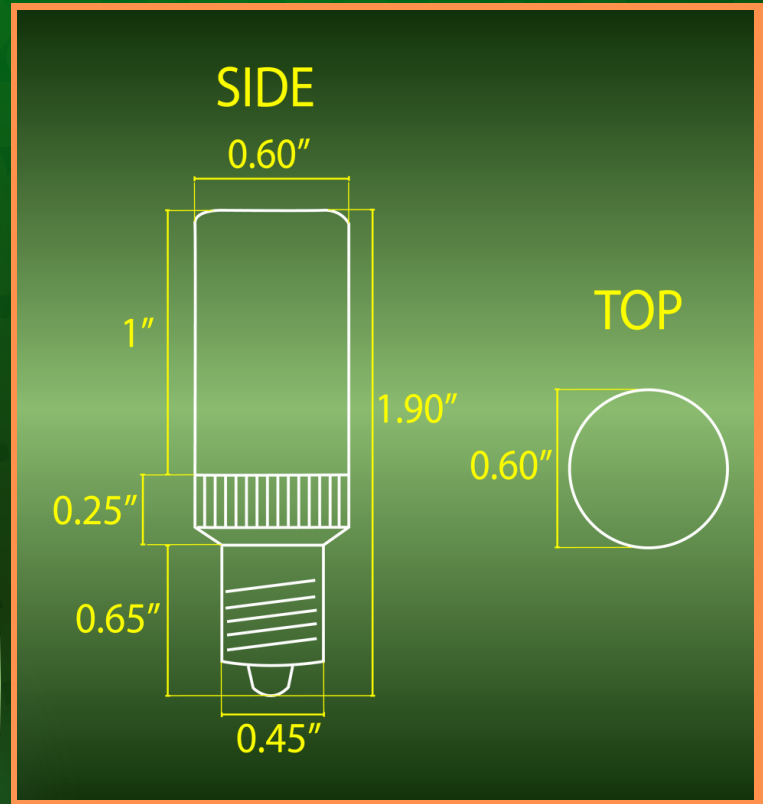

# E12 4W SMD

LIGHT BULB

LUMENS:  
480M

POWER:  
4W LED  
AC/DC 12V

BODY:  
CERAMIC +  
HARD PLASTIC

## SPEC SHEET