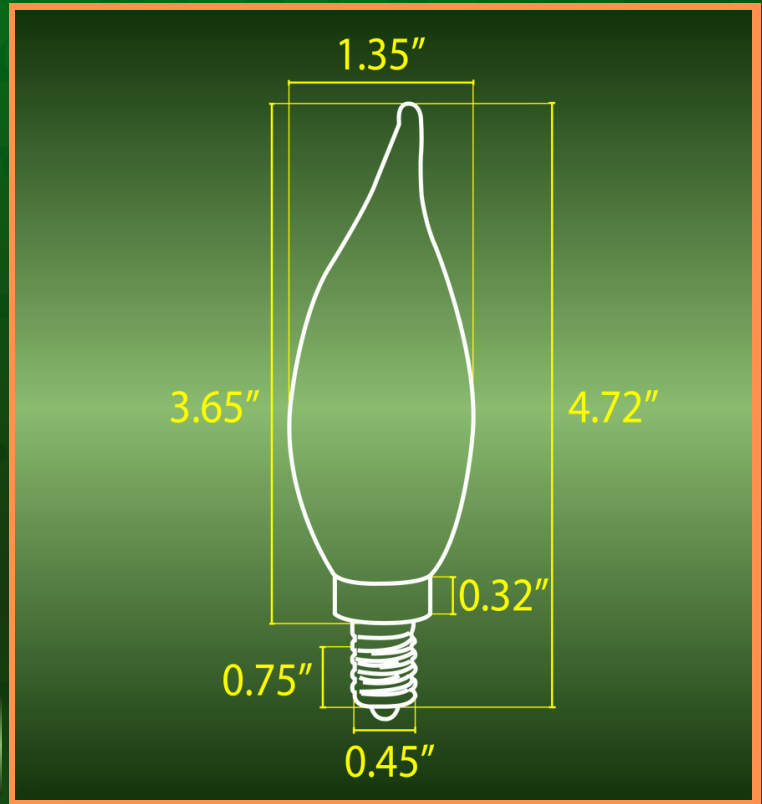

E12 3W

LIGHT BULB

LUMENS:
280M

POWER:
3W LED
AC/DC 12V

BODY:
GLASS

SPEC SHEET

TEMPERATURE:

3000K

5000K

CRI:

>80

DIMMABLE

YES

MASTER BOX:

100
PIECES

LIFE SPAN:

30,000
HOURS

BEAM ANGLE:

360°

WATERPROOF
RATING:

UPGRADE YOUR LIGHTING WITH THE E12 3W LED BULB FROM ABBA LIGHTING USA, DESIGNED FOR EFFICIENCY, LONGEVITY, AND SUPERIOR ILLUMINATION. THIS LOW-WATTAGE LED IS THE PERFECT REPLACEMENT FOR TRADITIONAL INCANDESCENT AND HALOGEN BULBS, PROVIDING THE SAME WARM GLOW WHILE CONSUMING SIGNIFICANTLY LESS ENERGY. WITH A CLASSIC CANDELABRA-STYLE E12 BASE, THIS LED BULB IS IDEAL FOR CHANDELIERS, WALL SCONCES, PENDANT LIGHTS, DECORATIVE FIXTURES, AND MORE.