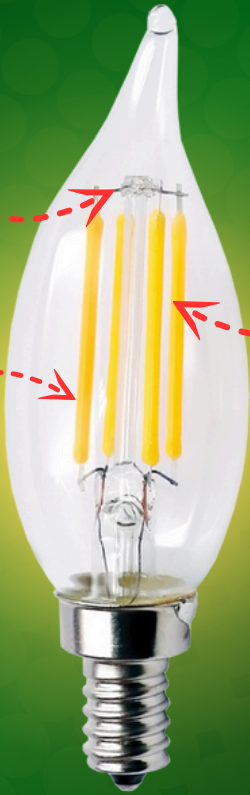

E12 3W

LIGHT BULB

LUMENS:
280M

POWER:
3W LED
AC/DC 12V

BODY:
GLASS

SPEC SHEET

TEMPERATURE:

3000K

30,000
HOURS

BEAM ANGLE:

360°

WATERPROOF
RATING:

UPGRADE YOUR LIGHTING WITH THE E12 3W LED BULB FROM ABBA LIGHTING USA, DESIGNED FOR EFFICIENCY, LONGEVITY, AND SUPERIOR ILLUMINATION. THIS LOW-WATTAGE LED IS THE PERFECT REPLACEMENT FOR TRADITIONAL INCANDESCENT AND HALOGEN BULBS, PROVIDING THE SAME WARM GLOW WHILE CONSUMING SIGNIFICANTLY LESS ENERGY. WITH A CLASSIC CANDELABRA-STYLE E12 BASE, THIS LED BULB IS IDEAL FOR CHANDELIERS, WALL SCONCES, PENDANT LIGHTS, DECORATIVE FIXTURES, AND MORE.