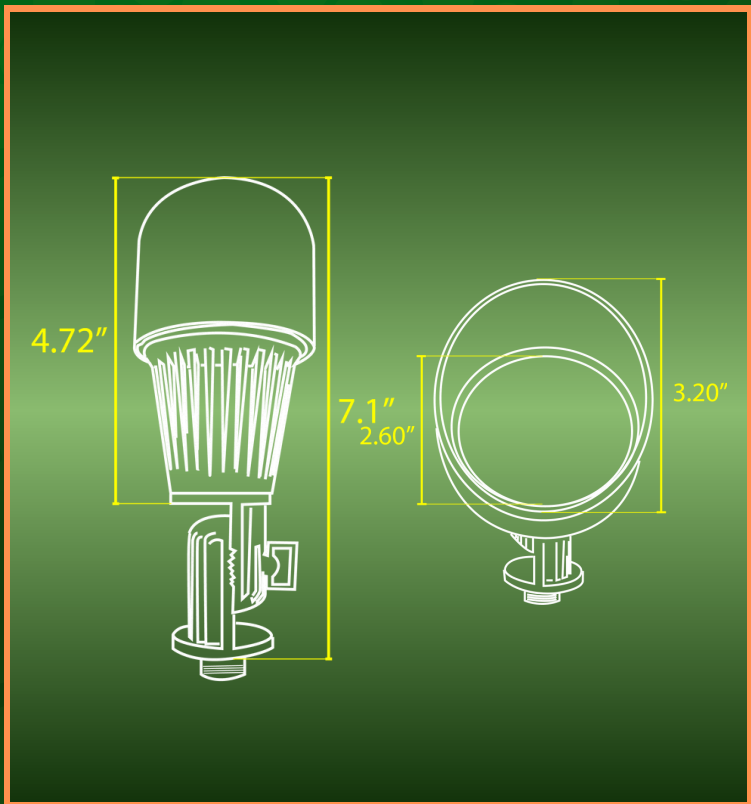

DL02

SPOTLIGHT

BULB:

HEAVY DUTY
CAST ALUMINUM

SPEC SHEET

FINISH:

BLACK

BROWN