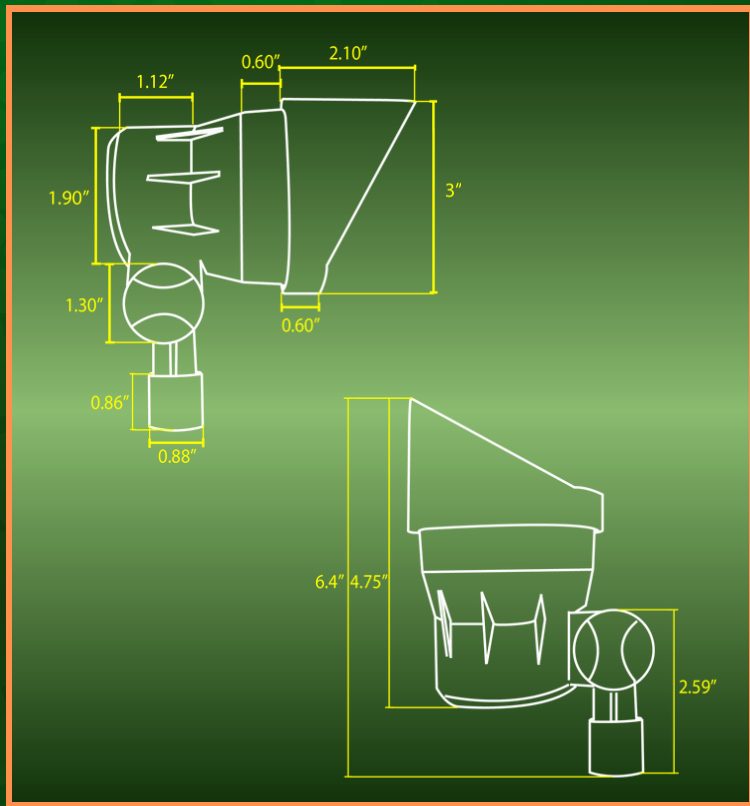

CD45

SPOTLIGHT

SPEC SHEET

ELEVATE YOUR LANDSCAPE WITH THE CD45 ALUMINUM SPOT LIGHT, DESIGNED TO PROVIDE EXCEPTIONAL ILLUMINATION WITH UNMATCHED DURABILITY AND STYLE. ENGINEERED FOR PRECISION AND RESILIENCE, THIS SPOTLIGHT OFFERS PROFESSIONAL-GRADE LIGHTING TO ENHANCE OUTDOOR SPACES WITH EASE.