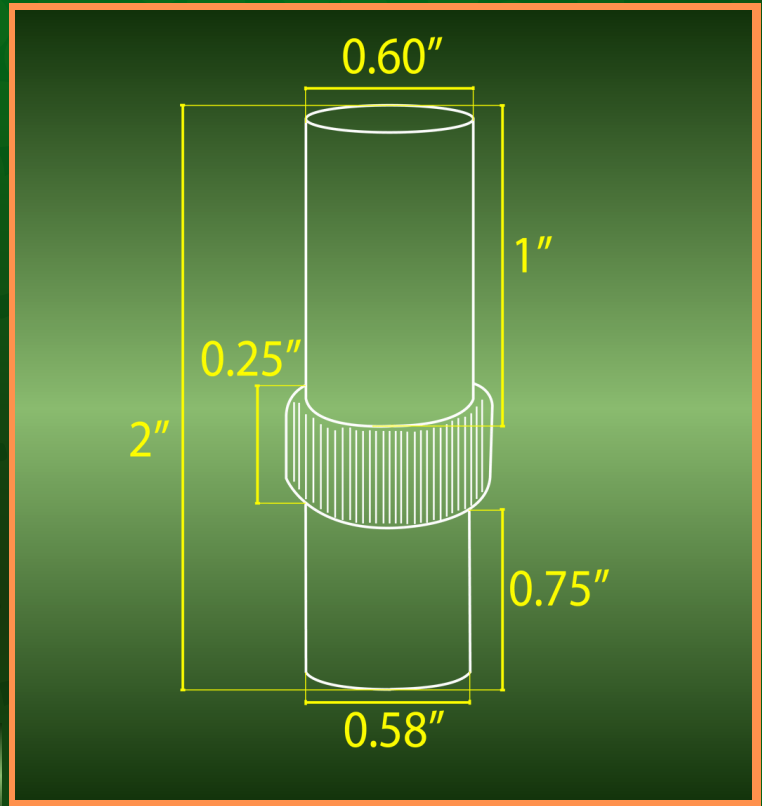

BA15S

LIGHT BULB

LUMENS:

480M

POWER:

5W LED
AC/DC 12V

BODY:
HARD PLASTIC

SPEC SHEET

YES

MASTER BOX:

100
PIECES

LIFE SPAN:

30,000
HOURS

BEAM ANGLE:

360°

WATERPROOF
RATING: