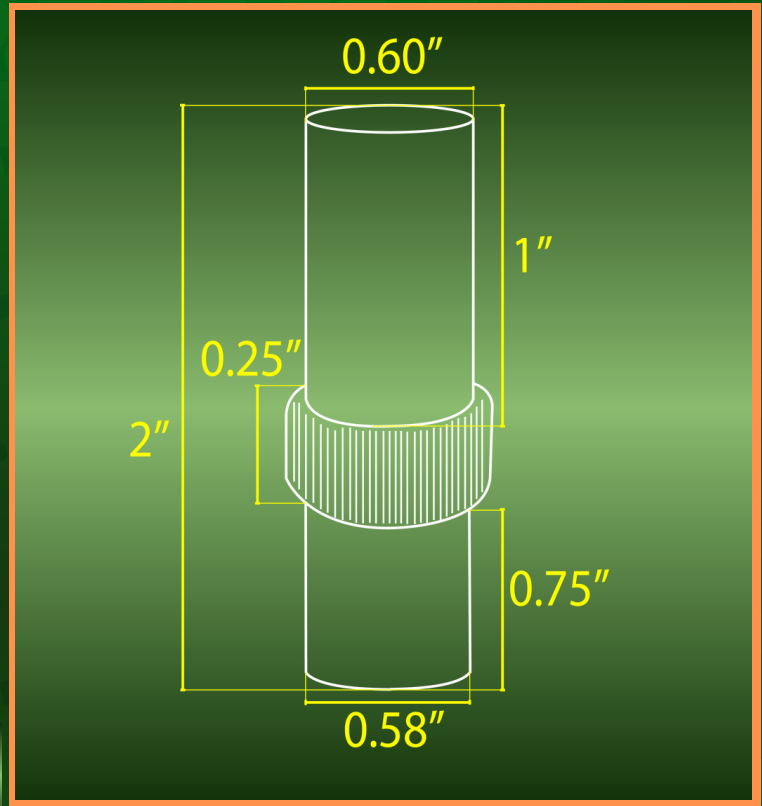

# BA15D

LIGHT BULB

LUMENS:  
400M

POWER:  
3.5W LED  
12V AC/DC

BODY:  
HARD PLASTIC

## SPEC SHEET

## TEMPERATURE:

3000K

5000K

CRI:

>80

AC DIMMABLE:

NO

DC DIMMABLE: