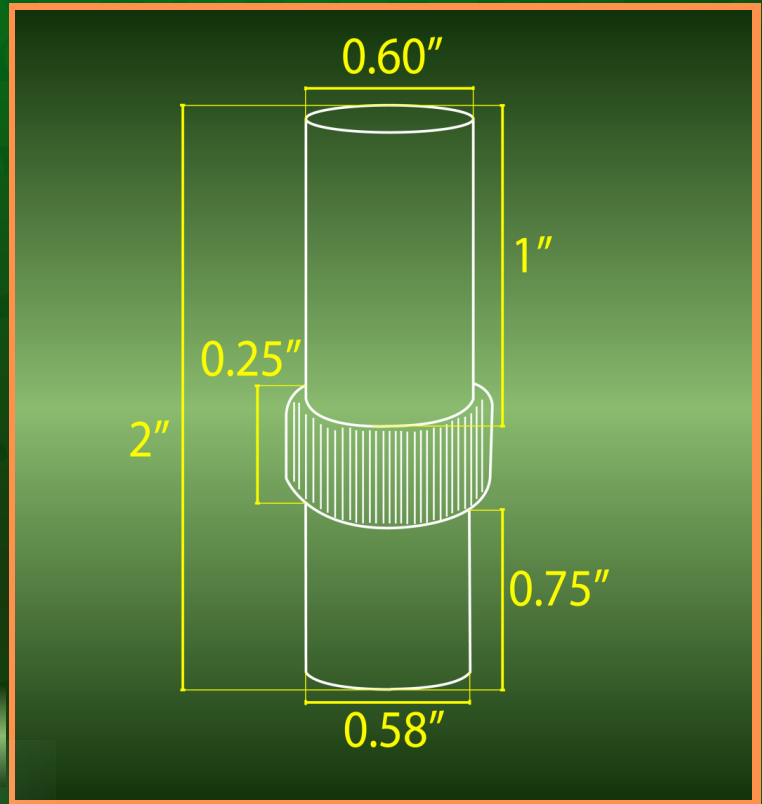

BA15D 3.5W

LIGHT BULB

LUMENS:

400M

POWER:

3.5W LED
12V AC/DC

BODY:
HARD PLASTIC

SPEC SHEET

TEMPERATURE:

CRI:
>80

AC DIMMABLE:
NO
DC DIMMABLE:
YES

MASTER BOX:
**100
PIECES**

LIFE SPAN:
**30,000
HOURS**

BEAM ANGLE:
360°

**WATERPROOF
RATING:**
IP65

UPGRADE YOUR LIGHTING WITH THE BA15D 3.5W LED BULB FROM ABBA LIGHTING USA, DESIGNED FOR EXCEPTIONAL BRIGHTNESS, ENERGY EFFICIENCY, AND LONG-LASTING DURABILITY. AS A DIRECT REPLACEMENT FOR TRADITIONAL HALOGEN OR INCANDESCENT BULBS, THIS LOW-VOLTAGE LED DELIVERS POWERFUL ILLUMINATION WHILE SIGNIFICANTLY REDUCING ENERGY CONSUMPTION. IDEAL FOR LANDSCAPE LIGHTING, AND OTHER 12V APPLICATIONS, THIS BULB OFFERS HIGH PERFORMANCE WITH MINIMAL MAINTENANCE.