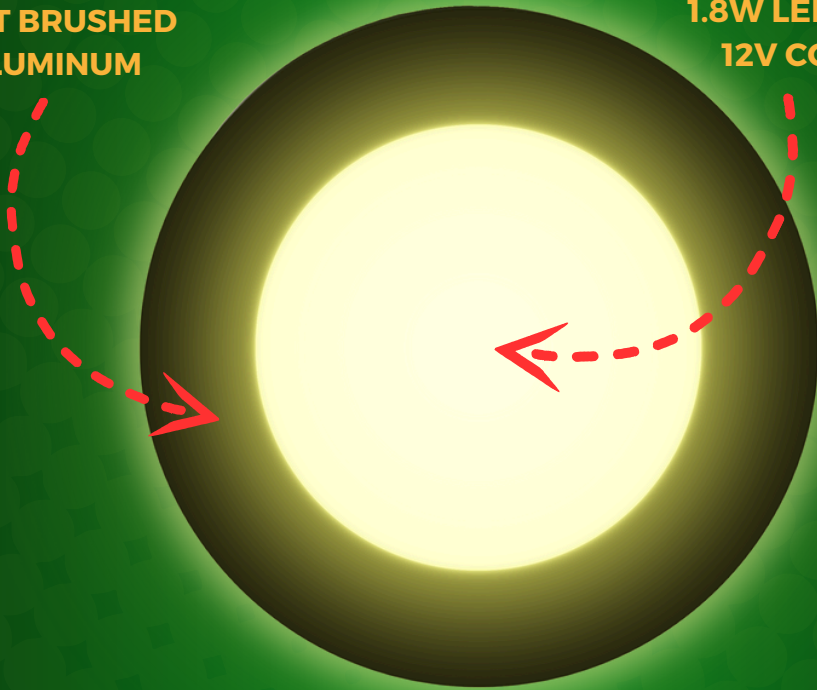

CB07 PUCK LIGHT

120°
BEAM
ANGLE

DIMMABLE

IP20

180
LUMENS

HEAVY DUTY
CAST BRUSHED
ALUMINUM

1.8W LED DC
12V COB

CB07
PUCK LIGHT

TEMPERATURE