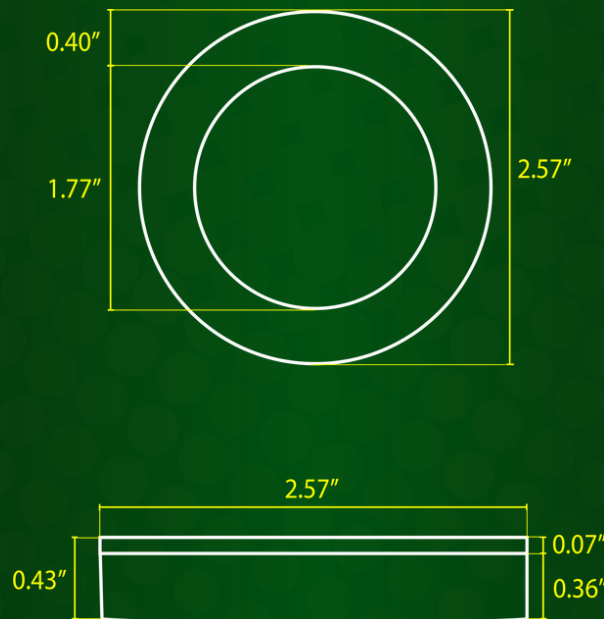

YOUTUBE VIDEO
INSTALLATION GUIDE

WEBSITE

CATALOG

(800) 360-2960

ABBALightingUSA@gmail.com

7701 Alabama Ave, Canoga Park, CA 91304