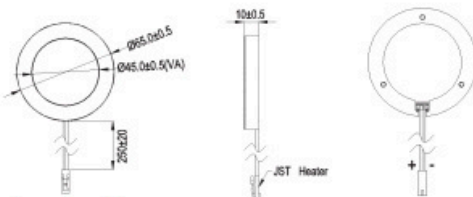

DO NOT INSTALL WITHIN 10 FEET OF A POOL, SPA OR FOUNTAIN

TECHNICAL SPECIFICATIONS

- Material: Cast brushed aluminum
- Finish Options: White, Black, Silver
- Power Consumption: 1.8W DC 12V COB LED
- Luminous Output: 180 lumens
- Beam Angle: 120°
- Color Temperatures: 3000K (Warm White) or 5000K (Cool White)
- Dimmable: Yes

DO NOT INSTALL WITHIN 10 FEET OF A POOL, SPA OR FOUNTAIN

LED Mini Panel Light

DC12V

Model:PL05

Material	ABS and aluminium
Size	ø65mm*H10mm
LED chip	20pcs 2835
Installation	Recessed or mounted by ring with screw
Cutout	ø60mm
Color	Silver,Black,White

Specification

Power consumption	Power Input	Lum@6000K	Flux@0.5M	CRI
1.8W	DC12V	153lm	90lx	≥90

Vertical&Horizontal Beamwidth Center Beam Lux

Vertical Beamwidth	Horizontal Beamwidth	Center Beam Lux		
		3000K	4000K	6000K
0.3m	74.27cm	112/367LX	119/393LX	109/359LX
0.5m	148.54cm	28/92LX	30/98LX	27/90LX
0.8m	222.80cm	12/41LX	13/44LX	12/40LX
1.0m	297.07cm	7/23LX	7/25LX	7/22LX
2.7m	802.09cm	0.1/3LX	1/3LX	1/3LX