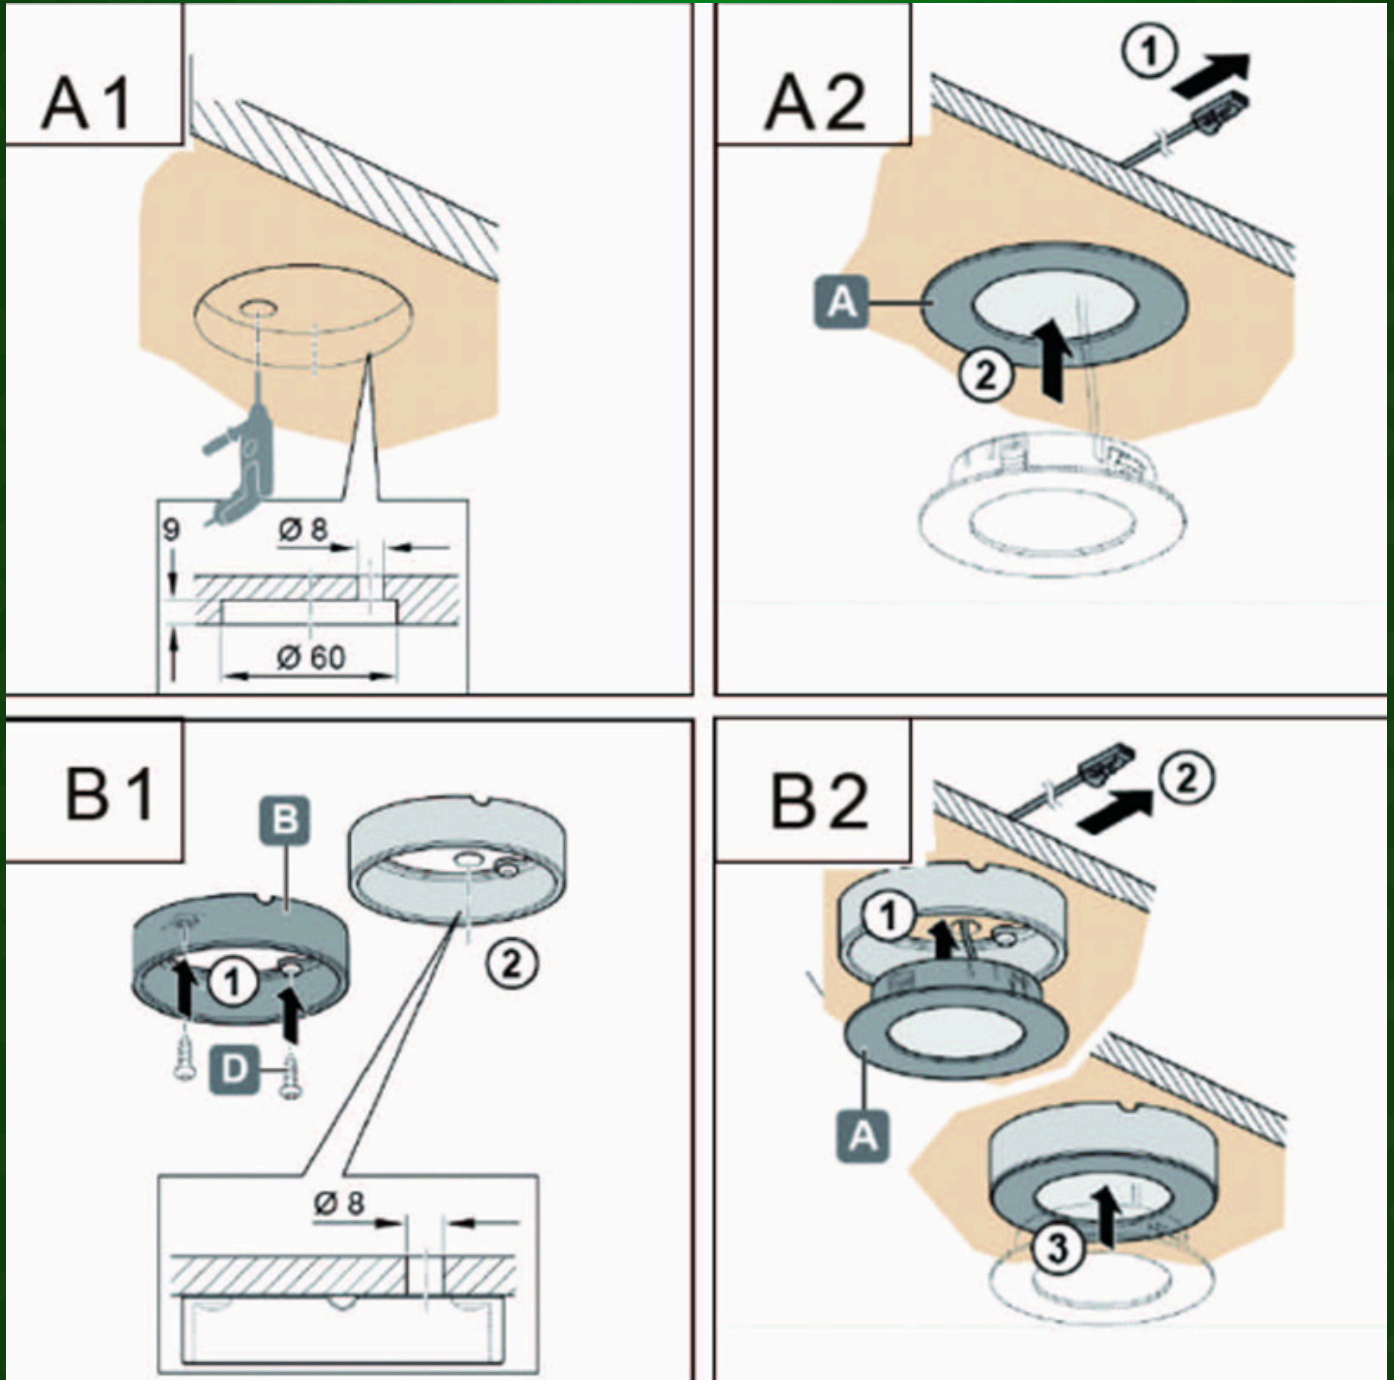

Applications

Design for cabinet, showcase, shop area illumination

Accessory

Product Name	Item No	Photo
Mounted ring	SM28	
LED Lead Cable	CC33	

LED driver, cable and connector, please refer page 56,57

YOUTUBE VIDEO
INSTALLATION GUIDE

WEBSITE

CATALOG

(800) 360-2960

ABBALightingUSA@gmail.com

7701 Alabama Ave, Canoga Park, CA 91304

CAUTION:

FIXTURE(S) MUST BE INSTALLED IN ACCORDANCE WITH ALL LOCAL CODES AND ORDINANCES.

DO NOT INSTALL WITHIN 10 FEET OF A POOL, SPA OR FOUNTAIN

Plan Your Layout

Determine Placement: Choose the area where the lights will be installed. Measure the distance between lights to ensure even illumination.

- **Consider Power Source:** Ensure that the Puck light can be connected to a suitable power source.