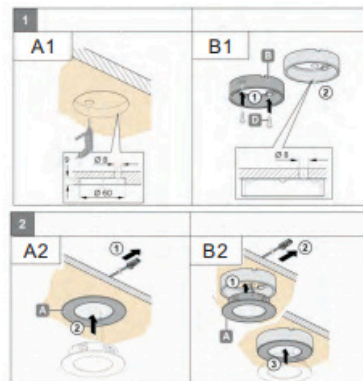

DO NOT INSTALL WITHIN 10 FEET OF A POOL, SPA OR FOUNTAIN

LED Mini Panel Light

DC12V

Model:PL05

Material	ABS and aluminium
Size	ø65mm*H10mm
LED chip	20pcs 2835
Installation	Recessed or mounted by ring with screw
Cutout	ø60mm
Color	Silver,Black,White

Specification

Power consumption	Power Input	Lum@6000K	Flux@0.5M	CRI
1.8W	DC12V	153lm	90lx	≥90

Vertical&Horizontal Beamwidth Center Beam Lux

Vertical Beamwidth	Horizontal Beamwidth	Center Beam Lux		
		3000K	4000K	6000K
0.3m	74.27cm	112/367LX	119/393LX	109/359LX
0.5m	148.54cm	28/92LX	30/98LX	27/90LX
0.8m	222.80cm	12/41LX	13/44LX	12/40LX
1.0m	297.07cm	7/23LX	7/25LX	7/22LX
2.7m	802.09cm	0.1/3LX	1/3LX	1/3LX

Applications

Design for cabinet, showcase, shop area illumination

Accessory

Product Name	Item No	Photo
Mounted ring	SM28	
LED Lead Cable	CC33	

LED driver, cable and connector, please refer page 56,57

YOUTUBE VIDEO
INSTALLATION GUIDE