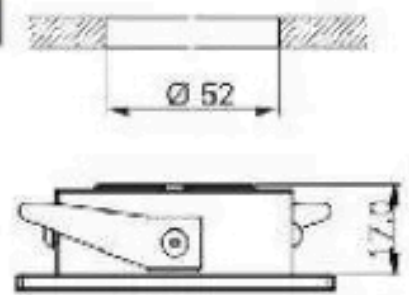

CAUTION:

FIXTURE(S) MUST BE INSTALLED IN ACCORDANCE WITH ALL LOCAL CODES AND ORDINANCES.

DO NOT INSTALL WITHIN 10 FEET OF A POOL, SPA OR FOUNTAIN

Installation

1

10011

i

2

YOUTUBE VIDEO
INSTALLATION GUIDE

WEBSITE

CATALOG

(800) 360-2960

ABBALightingUSA@gmail.com

7701 Alabama Ave, Canoga Park, CA 91304