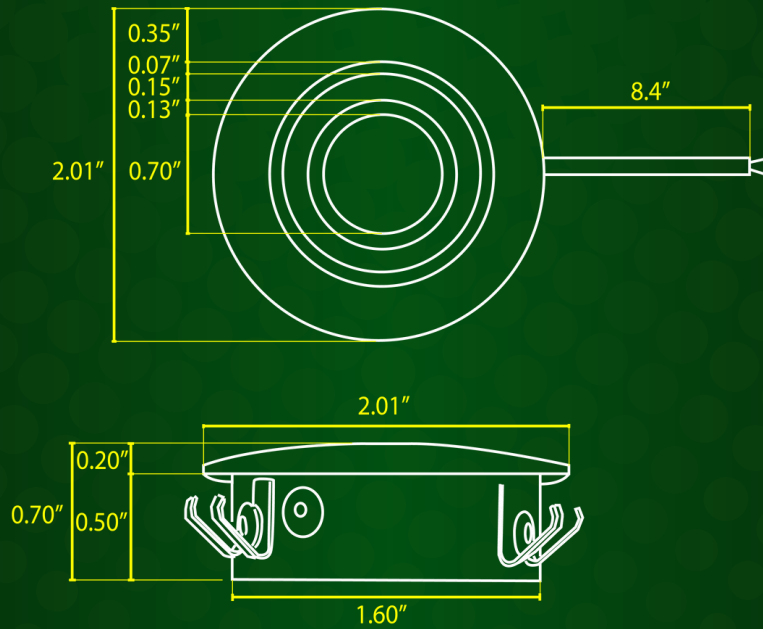

TECHNICAL SPECIFICATIONS

- Material: Cast brushed aluminum
- Finish Options: White, Black, Silver
- Power Consumption: 1.5W DC 12V COB LED
- Luminous Output: 115 lumens
- Beam Angle: 24.2°
- Color Temperatures: 3000K (Warm White) or 5000K (Cool White)
- Dimensions: Diameter: 2.02", Depth: 0.80"
- Installation Options: Recessed or Surface-Mounted
- Dimmable: Yes

Step 3: Installing the Fixture

- **Secure the Fixture:** Adjust the fixture's clips by bending them as necessary. Position the fixture over the hole and ensure it fits securely.

Final Steps

- **Power On:** Turn the power back on via the switch controlling the fixture. Verify that the light operates correctly and the lighting effect meets your preferences.
- **Observe the Lighting:** Take a moment to enjoy the enhanced lighting experience.

YOUTUBE VIDEO
INSTALLATION GUIDE

WEBSITE

CATALOG

(800) 360-2960

ABBALightingUSA@gmail.com

7701 Alabama Ave, Canoga Park, CA 91304

INSTALLATION GUIDE FOR CB05

Attach the wires from the fixture(s) to the main cable, For best results, we recommend using WN12 waterproof wire nuts (which are sold separately)