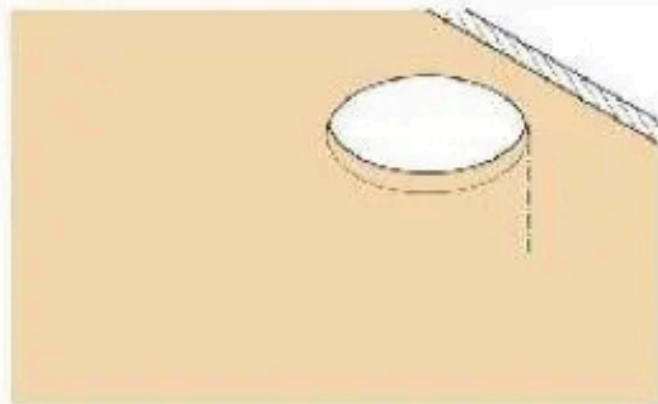

CAUTION:

FIXTURE(S) MUST BE INSTALLED IN ACCORDANCE WITH ALL LOCAL CODES AND ORDINANCES.

DO NOT INSTALL WITHIN 10 FEET OF A POOL, SPA OR FOUNTAIN

Installation

1

10011