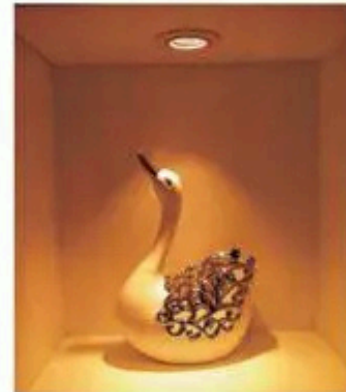

CAUTION:

FIXTURE(S) MUST BE INSTALLED IN ACCORDANCE WITH ALL LOCAL CODES AND ORDINANCES.

DO NOT INSTALL WITHIN 10 FEET OF A POOL, SPA OR FOUNTAIN

CB05	
Material: Brushed Aluminium Size: Ø52mm*H22mm Hole Dimension: Ø45mm Color: Silver Adjustable Angle: 26 degree up/down	

Material: Brushed Aluminium Size: Ø52mm*H22mm Hole Dimension: Ø45mm Color: Silver Adjustable Angle: 26 degree up/down	Material: Brushed Aluminium Size: 60mm*60mm*H23mm Hole Dimension: Ø50mm Color: Silver Adjustable Angle: 26 degree up/down

Specification

Power consumption	Power Input	Lum@3000K	Flux@1M	CRI
1W	DC350mA	70-80lm	102lx	≥90

If input AC100-240V, need to add external LED driver (DL3501)

Vertical&Horizontal Beamwidth   Center Beam Lux

	24.2°	3000K			4000K			6000K		
		Beamwidth	Beamwidth	Beamwidth	Beamwidth	Beamwidth	Beamwidth	Beamwidth	Beamwidth	Beamwidth
0.3m		12.86cm	1231/1315LX	1442/1532LX	1645/1752LX					
1.0m		42.88cm	108/102LX	130/138LX	235/245LX					
1.5m		64.31cm	41/35LX	58/61LX	120/142LX					
2.0m		85.75cm	26/29LX	32/35LX	61/73LX					
3.0m		128.63cm	10/12LX	15/16LX	33/39LX					

Accessory

LED driver, cable and connector, please refer page 56,60

Applications

Design for cabinet, showcase, shop area illumination

YOUTUBE VIDEO
INSTALLATION GUIDE

WEBSITE

CATALOG

(800) 360-2960

ABBALightingUSA@gmail.com

7701 Alabama Ave, Canoga Park, CA 91304