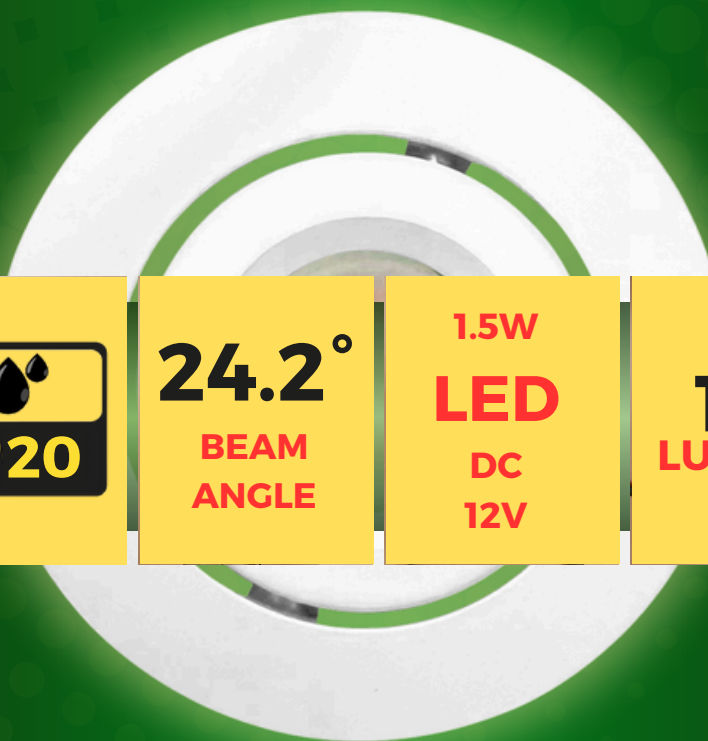

24.2°
BEAM
ANGLE

1.5W
LED
DC
12V

115
LUMENS

ABBA LIGHTING USA