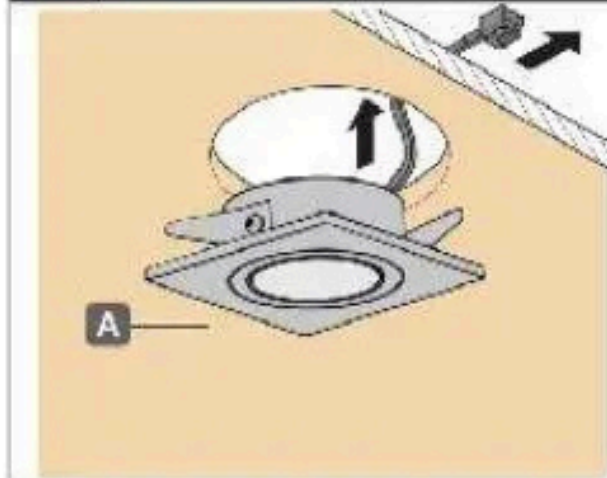

ABBALightingUSA@gmail.com

7701 Alabama Ave, Canoga Park, CA 91304

CAUTION:

FIXTURE(S) MUST BE INSTALLED IN ACCORDANCE WITH ALL LOCAL CODES AND ORDINANCES.

DO NOT INSTALL WITHIN 10 FEET OF A POOL, SPA OR FOUNTAIN

Installation

1

10011

i

2

YOUTUBE VIDEO
INSTALLATION GUIDE

WEBSITE

CATALOG

(800) 360-2960

ABBALightingUSA@gmail.com

7701 Alabama Ave, Canoga Park, CA 91304

INSTALLATION GUIDE FOR CB05

STEP-BY-STEP INSTALLATION INSTRUCTIONS

Plan Your Layout

Determine Placement: Choose the area where the lights will be installed. Measure the distance between lights to ensure even illumination.

- **Consider Power Source:** Ensure that the Puck light can be connected to a suitable power source.

Step 1: Preparation

- **Power Off:** Ensure the power is turned off before starting installation to avoid electrical hazards.
- **Mark the Location:** Use a pencil or marker to precisely mark the desired position for the fixture.