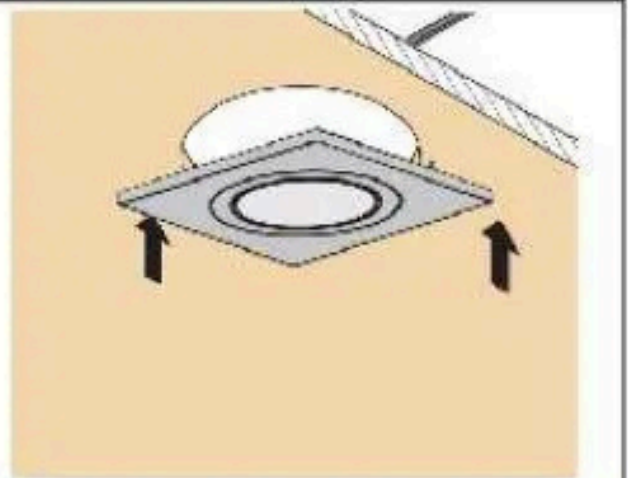

CAUTION:

FIXTURE(S) MUST BE INSTALLED IN ACCORDANCE WITH ALL LOCAL CODES AND ORDINANCES.

DO NOT INSTALL WITHIN 10 FEET OF A POOL, SPA OR FOUNTAIN

Installation

1

10011

i

2

YOUTUBE VIDEO
INSTALLATION GUIDE

WEBSITE

CATALOG

(800) 360-2960

ABBALightingUSA@gmail.com

7701 Alabama Ave, Canoga Park, CA 91304