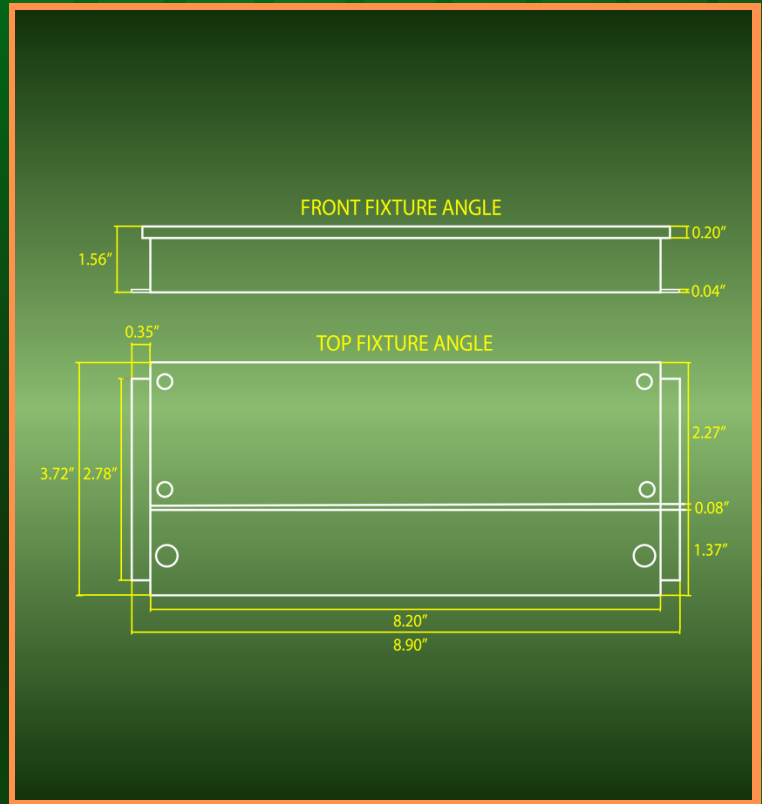

MX2496

TRANSFORMER

SPEC SHEET

THE MX2496 IS A ROBUST AND EFFICIENT 96W DIMMABLE TRANSFORMER DESIGNED TO POWER YOUR 24V DC LIGHTING SYSTEMS. WITH SUPERIOR PERFORMANCE, DIMMING CAPABILITIES, AND SAFETY CERTIFICATIONS, IT'S THE IDEAL CHOICE FOR ENHANCING YOUR RESIDENTIAL OR COMMERCIAL LIGHTING SETUP.