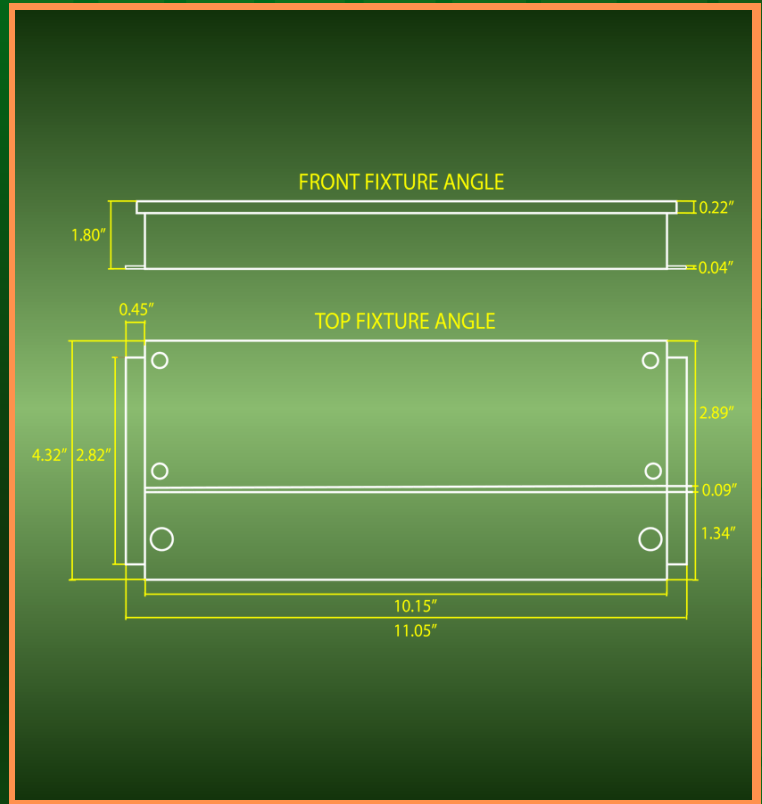

MX24300

TRANSFORMER

SPEC SHEET

THE MX24300 IS A ROBUST AND EFFICIENT 300W DIMMABLE TRANSFORMER DESIGNED TO POWER YOUR 24V DC LIGHTING SYSTEMS. WITH SUPERIOR PERFORMANCE, DIMMING CAPABILITIES, AND SAFETY CERTIFICATIONS, IT'S THE IDEAL CHOICE FOR ENHANCING YOUR RESIDENTIAL OR COMMERCIAL LIGHTING SETUP.