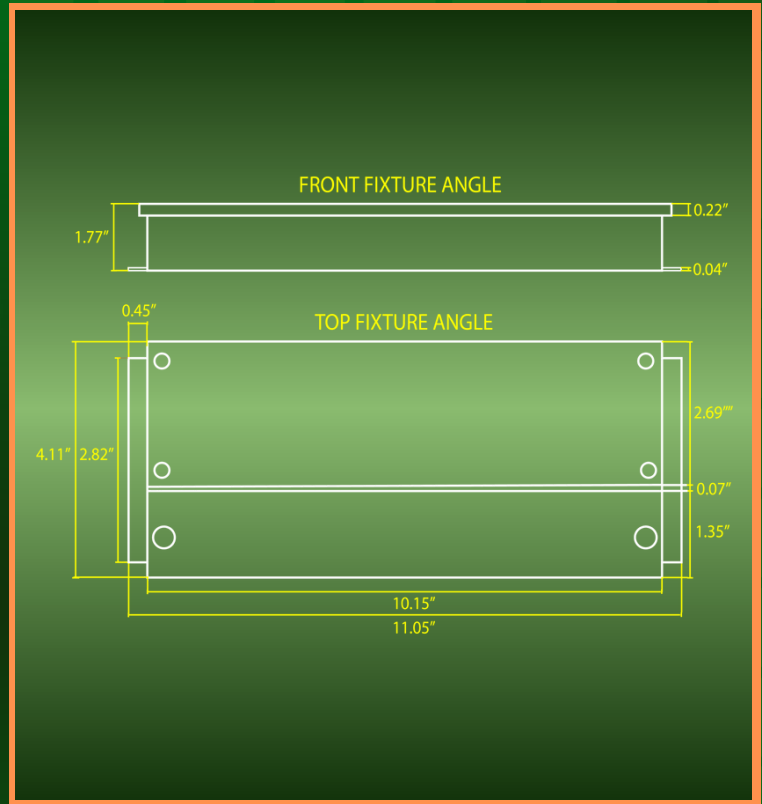

### SPEC SHEET

THE MX24200 IS A ROBUST AND EFFICIENT 200W DIMMABLE TRANSFORMER DESIGNED TO POWER YOUR 24V DC LIGHTING SYSTEMS. WITH SUPERIOR PERFORMANCE, DIMMING CAPABILITIES, AND SAFETY CERTIFICATIONS, IT'S THE IDEAL CHOICE FOR ENHANCING YOUR RESIDENTIAL OR COMMERCIAL LIGHTING SETUP.