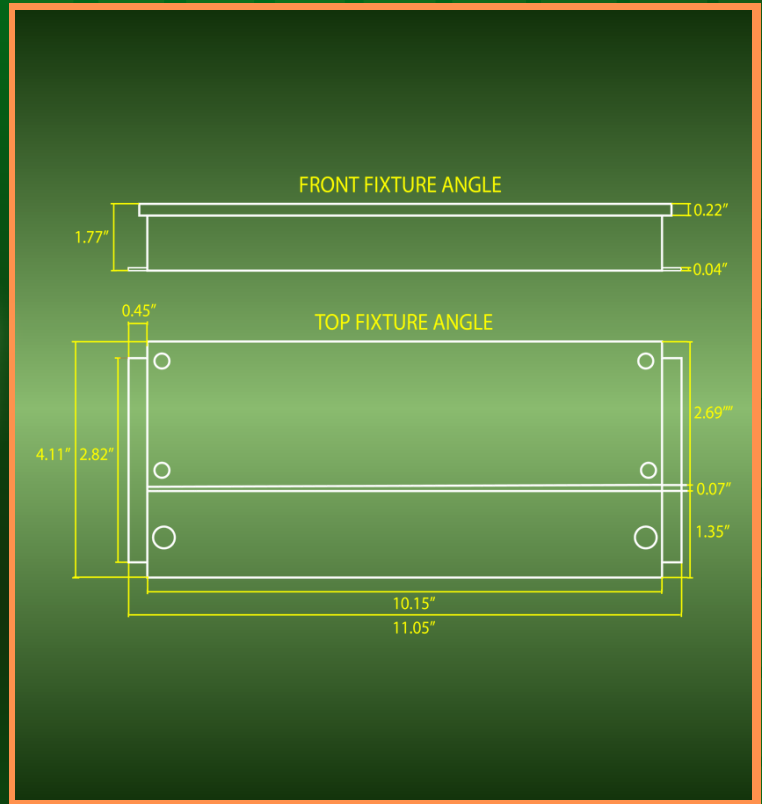

MX24150

TRANSFORMER

SPEC SHEET

THE MX24150 IS A ROBUST AND EFFICIENT 150W DIMMABLE TRANSFORMER DESIGNED TO POWER YOUR 24V DC LIGHTING SYSTEMS. WITH SUPERIOR PERFORMANCE, DIMMING CAPABILITIES, AND SAFETY CERTIFICATIONS, IT'S THE IDEAL CHOICE FOR ENHANCING YOUR RESIDENTIAL OR COMMERCIAL LIGHTING SETUP.