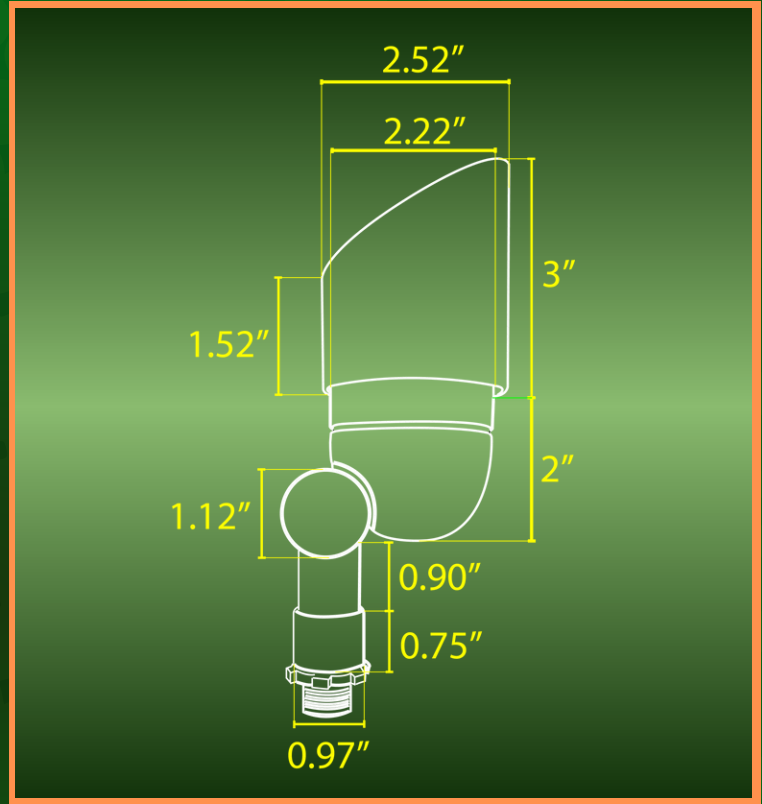

DL01

SPOTLIGHT

BULB:

SPEC SHEET

FINISH:

BLACK

BROWN

ELEVATE YOUR OUTDOOR LIGHTING WITH THE DL01 ALUMINUM SPOT LIGHT BY ABBA LIGHTING USA. ENGINEERED FOR SUPERIOR PERFORMANCE, DURABILITY, AND ENERGY EFFICIENCY, THIS PREMIUM SPOTLIGHT IS THE PERFECT SOLUTION FOR HOMEOWNERS, CONTRACTORS, AND LANDSCAPE DESIGNERS LOOKING TO ENHANCE CURB APPEAL, SECURITY, AND OUTDOOR AMBIANCE. WHETHER ILLUMINATING PATHWAYS, ACCENTUATING ARCHITECTURAL FEATURES, OR CREATING DRAMATIC LANDSCAPE EFFECTS, THE DL01 DELIVERS BRILLIANT AND RELIABLE LIGHTING IN ANY ENVIRONMENT.