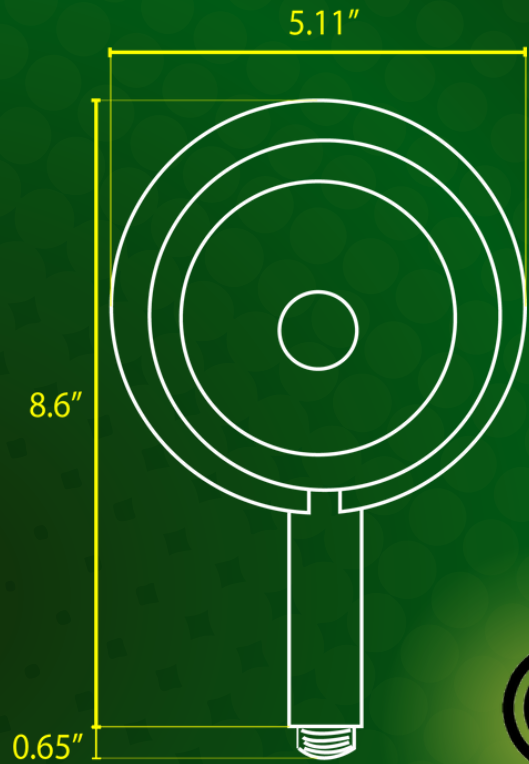

CDRA95

SPOTLIGHT

HEAVY DUTY
CAST ALUMINUM

650 LUMENS

ADJUSTABLE
ANGLE

BRONZE FINISH

COMPATIBLE WITH

SPEC SHEET

INTRODUCING THE CDRA95-RGBW ALUMINUM SPOT LIGHT A STATE-OF-THE-ART LIGHTING SOLUTION DESIGNED TO TRANSFORM YOUR OUTDOOR SPACES WITH VIBRANT, CUSTOMIZABLE ILLUMINATION. WHETHER YOU'RE A HOMEOWNER AIMING TO ENHANCE YOUR GARDEN'S AMBIANCE, A CONTRACTOR SEEKING RELIABLE AND VERSATILE LIGHTING OPTIONS, OR A RETAILER LOOKING TO HIGHLIGHT MERCHANDISE, THE CDRA95-RGBW OFFERS UNPARALLELED PERFORMANCE AND DURABILITY.