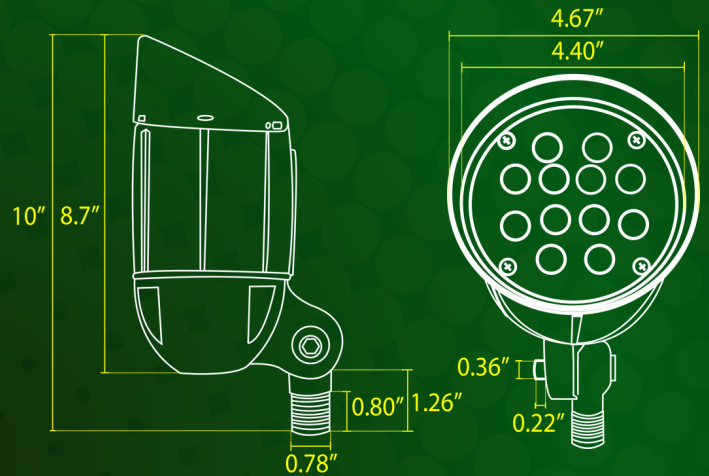

## SPEC SHEET

THE CDRA30-RGBW ALUMINUM SPOT LIGHT IS THE PERFECT BLEND OF STYLE, INNOVATION, AND FUNCTIONALITY. WHETHER YOU'RE A HOMEOWNER TRANSFORMING YOUR BACKYARD, A CONTRACTOR LOOKING FOR A HIGH-PERFORMANCE SOLUTION TO CREATE AN EYE-CATCHING VIEW, THIS SPOTLIGHT DELIVERS UNMATCHED QUALITY AND VERSATILITY.

DESIGNED TO ENDURE THE TOUGHEST ENVIRONMENTS, THE CDRA30-RGBW IS MADE FROM HEAVY-DUTY CAST ALUMINUM WITH A SLEEK BLACK FINISH. ITS ROBUST CONSTRUCTION RESISTS WEAR AND TEAR, ENSURING RELIABLE PERFORMANCE FOR YEARS TO COME.