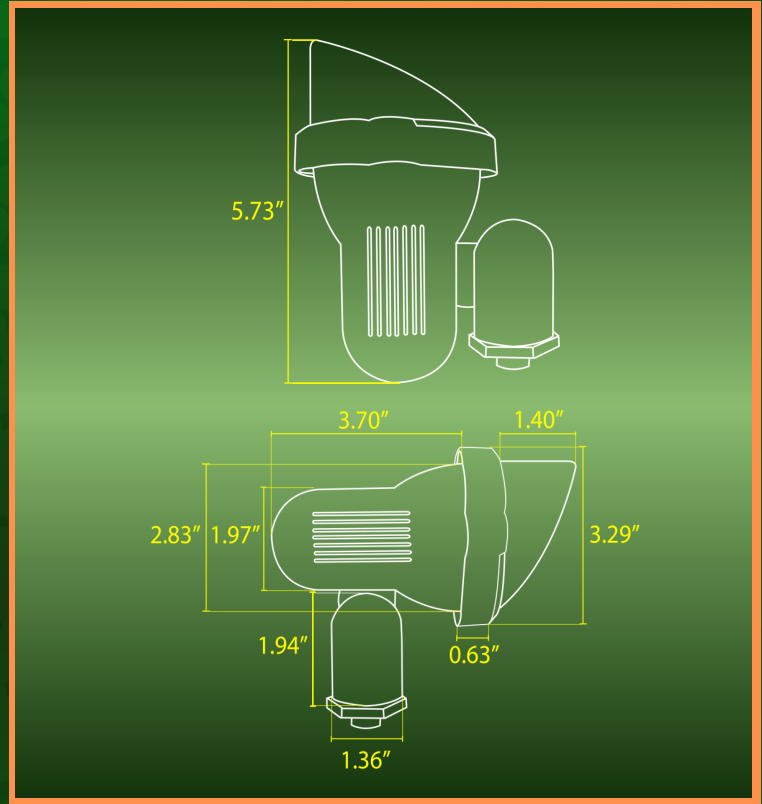

# CD85

### SPEC SHEET

ILLUMINATE YOUR OUTDOOR SPACES WITH THE CD85 ALUMINUM SPOT LIGHT, DESIGNED FOR DURABILITY, PRECISION, AND ELEGANCE. CRAFTED FROM HEAVY-DUTY CAST ALUMINUM WITH A SLEEK BLACK, THIS SPOTLIGHT OFFERS RELIABLE PERFORMANCE IN ANY WEATHER, THANKS TO ITS IP65 WATERPROOF RATING. DELIVERING 550 LUMENS OF BRIGHT, ENERGY-EFFICIENT LIGHT THROUGH A 10W COB LED, IT FEATURES A 30-45° BEAM ANGLE. EASY TO INSTALL WITH AN ABS GROUND SPIKE AND 20" WIRE, IT'S IDEAL FOR ACCENTUATING TREES, PATHWAYS, AND ARCHITECTURAL FEATURES.