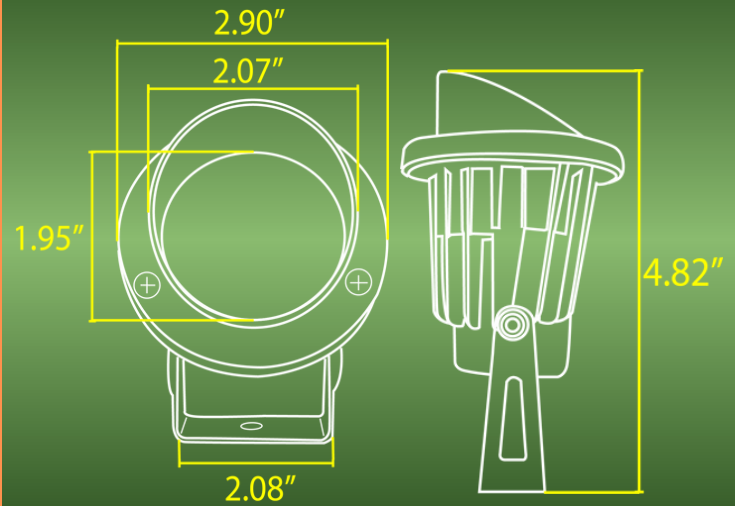

CD75

SPOTLIGHT

SPEC SHEET

7W COB
AC/DC 12V

HEAVY DUTY
CAST ALUMINUM

500
LUMENS

BLACK FINISH

BROWN FINISH