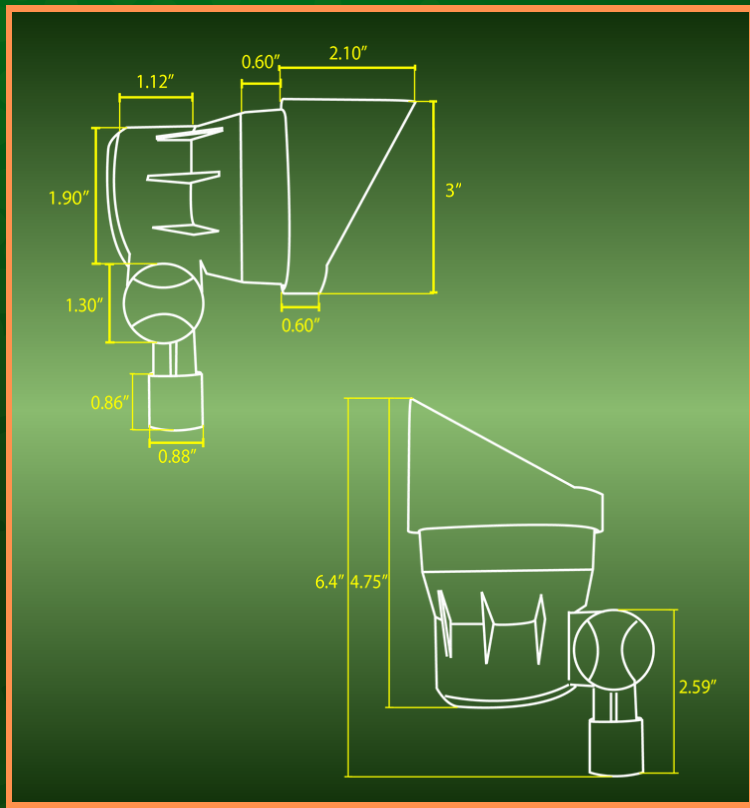

CD45

SPOTLIGHT

SPEC SHEET

ELEVATE YOUR LANDSCAPE WITH THE CD45 ALUMINUM SPOT LIGHT, DESIGNED TO PROVIDE EXCEPTIONAL ILLUMINATION WITH UNMATCHED DURABILITY AND STYLE. ENGINEERED FOR PRECISION AND RESILIENCE, THIS SPOTLIGHT OFFERS PROFESSIONAL-GRADE LIGHTING TO ENHANCE OUTDOOR SPACES WITH EASE.

FROM HIGHLIGHTING ARCHITECTURAL FEATURES TO ILLUMINATING GARDENS AND TREES, THE CD45 IS DESIGNED TO MEET A RANGE OF OUTDOOR LIGHTING NEEDS. ITS WIDE BEAM ANGLE AND CONSISTENT LIGHT OUTPUT BRING ELEGANCE AND FUNCTIONALITY TO ANY SPACE.