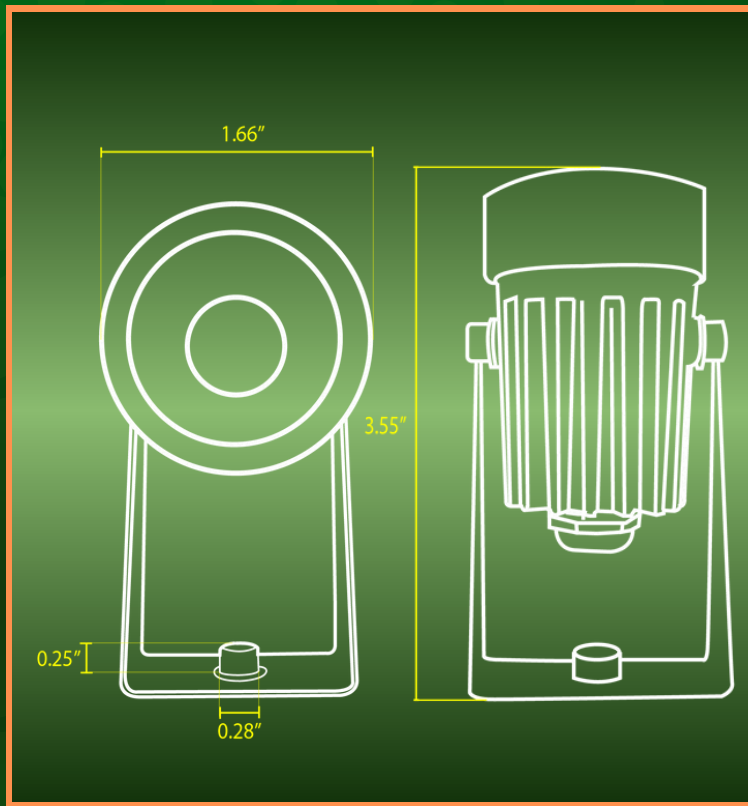

CD43

SPOTLIGHT

SPEC SHEET

THE CD43 ALUMINUM SPOT LIGHT COMBINES DURABILITY, PRECISION, AND VERSATILITY, OFFERING AN IDEAL SOLUTION FOR OUTDOOR LIGHTING THAT ENHANCES THE BEAUTY OF YOUR LANDSCAPE.

DESIGNED FOR PROFESSIONAL-GRADE PERFORMANCE, THIS SPOTLIGHT BRINGS ADVANCED LED TECHNOLOGY AND ROBUST CONSTRUCTION TO ANY OUTDOOR SPACE.

CD43 ALUMINUM SPOT LIGHT IS THE PERFECT BLEND OF FORM AND FUNCTION, PROVIDING RELIABLE ILLUMINATION AND A SLEEK, PROFESSIONAL AESTHETIC. DESIGNED FOR LONG-LASTING PERFORMANCE, IT'S AN ESSENTIAL ADDITION TO ANY LANDSCAPE LIGHTING PROJECT.