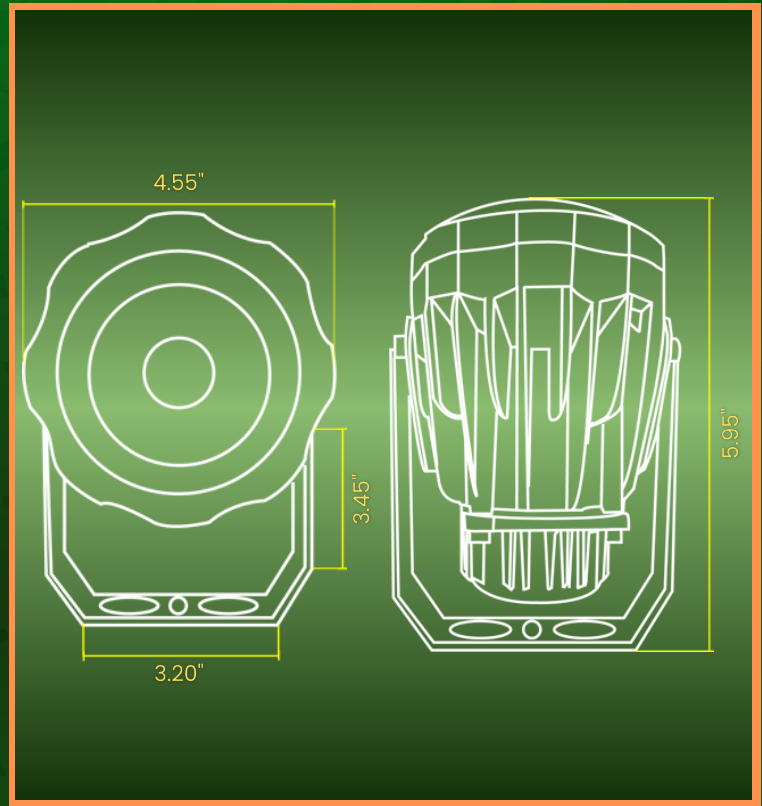

CD20

SPOTLIGHT

SPEC SHEET

HIGHLIGHT YOUR OUTDOOR SPACE WITH THE 20W COB LED SPOTLIGHT, FEATURING A 3000K OR 5000K AT 1300 LUMENS AND A FOCUSED 24° BEAM ANGLE. PERFECTLY DESIGNED TO ILLUMINATE PALM TREES FROM BASE TO CANOPY, IT COMBINES A DURABLE CAST ALUMINUM BODY WITH A STYLISH SANDY BLACK FINISH. WITH AN IP65 WATERPROOF RATING, IT DELIVERS RELIABLE PERFORMANCE IN ANY WEATHER.