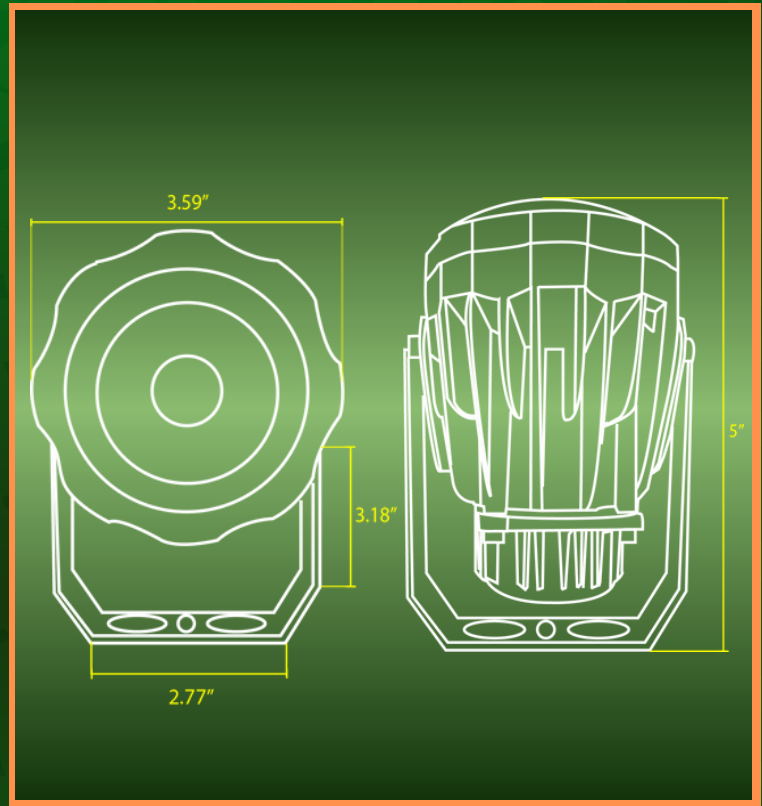

### SPEC SHEET

HIGHLIGHT YOUR OUTDOOR SPACE WITH THE 12W COB LED SPOTLIGHT, FEATURING A 3000K WARM WHITE LIGHT AT 780 LUMENS AND A FOCUSED 24° BEAM ANGLE. PERFECTLY DESIGNED TO ILLUMINATE PALM TREES FROM BASE TO CANOPY, IT COMBINES A DURABLE CAST ALUMINUM BODY WITH A STYLISH SANDY BLACK FINISH. WITH AN IP65 WATERPROOF RATING, IT DELIVERS RELIABLE PERFORMANCE IN ANY WEATHER.