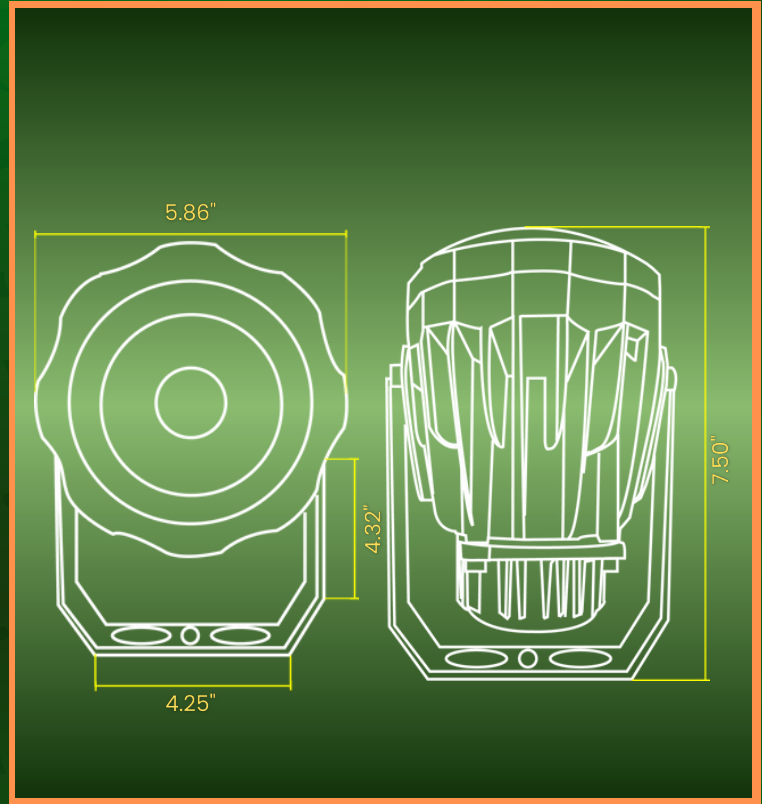

CD30

SPOTLIGHT

SPEC SHEET

HIGHLIGHT YOUR OUTDOOR SPACE WITH THE 30W COB LED SPOTLIGHT, FEATURING A 3000K WARM WHITE LIGHT AT 1950 LUMENS AND A FOCUSED 24° BEAM ANGLE. PERFECTLY DESIGNED TO ILLUMINATE PALM TREES FROM BASE TO CANOPY, IT COMBINES A DURABLE CAST ALUMINUM BODY WITH A STYLISH SANDY BLACK FINISH. WITH AN IP65 WATERPROOF RATING, IT DELIVERS RELIABLE PERFORMANCE IN ANY WEATHER.