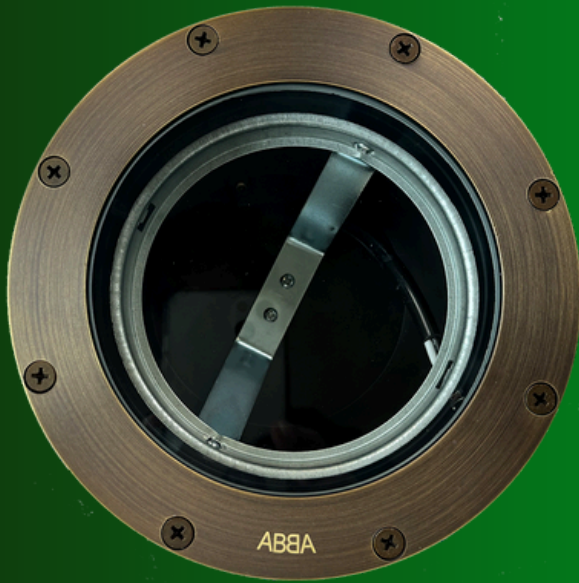

UNB08

WELL LIGHTS

SPECSHEET

Upgrade your outdoor lighting with this heavy-duty cast brass fixture in a natural brass finish. Designed for durability and style, its sealed body prevents debris buildup, ensuring long-lasting, low-maintenance performance.

Compatible with a PAR36 12V LED bulb, it provides stunning illumination for patios, pathways, and more. With IP65 waterproofing and ETL certification, it's the perfect blend of reliability and sophistication.