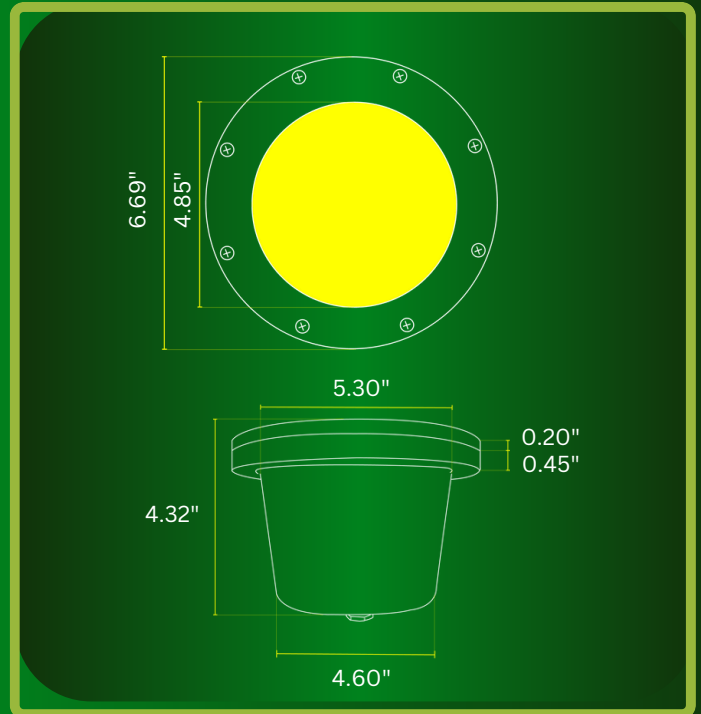

UNB08

WELL LIGHTS

SPECSHEET

Upgrade your outdoor lighting with this heavy-duty cast brass fixture in a natural brass finish. Designed for durability and style, its sealed body prevents debris buildup, ensuring long-lasting, low-maintenance performance.

Compatible with a PAR36 12V LED bulb, it provides stunning illumination for patios, pathways, and more. With IP65 waterproofing and ETL certification, it's the perfect blend of reliability and sophistication.