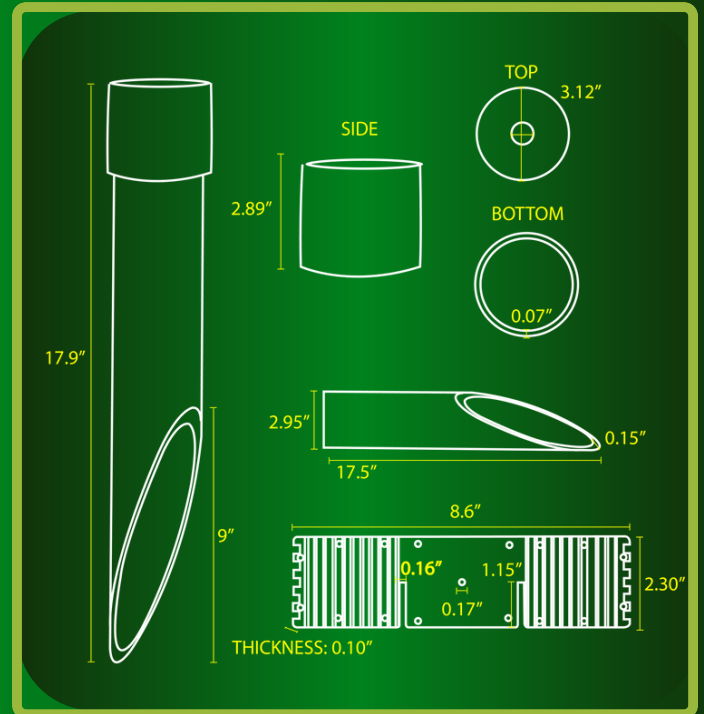

PV51 PVC POST CAP

SPECSHEET

The PV51 PVC Post is designed for use with landscape lighting fixtures, offering a durable and secure foundation in soft soil or sand. Made of heavy-duty PVC with a black finish, this post includes a cap and a unique "Ground Grabber" stabilizer with ribs and teeth for maximum stability. It features a 1/2" threaded hole for compatibility with most landscape lighting fixtures.