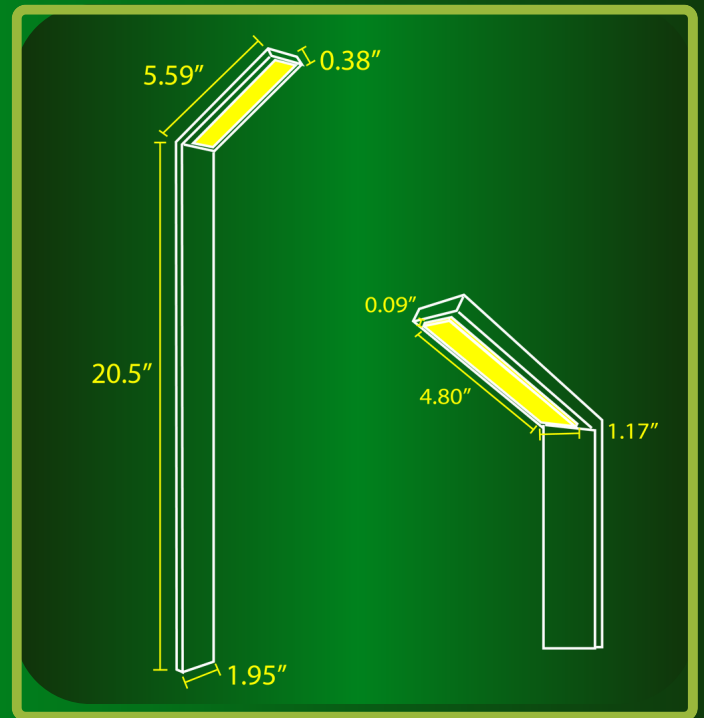

# CDPSR59 PATH LIGHT

SPECSHEET

**BLACK**

**STAINLESS STEEL**

The CDPS59 Stainless Steel Path Light is designed to enhance outdoor landscapes, providing both functionality and style. Constructed from high-quality stainless steel, this durable fixture is ideal for illuminating walkways, gardens, and other outdoor spaces.