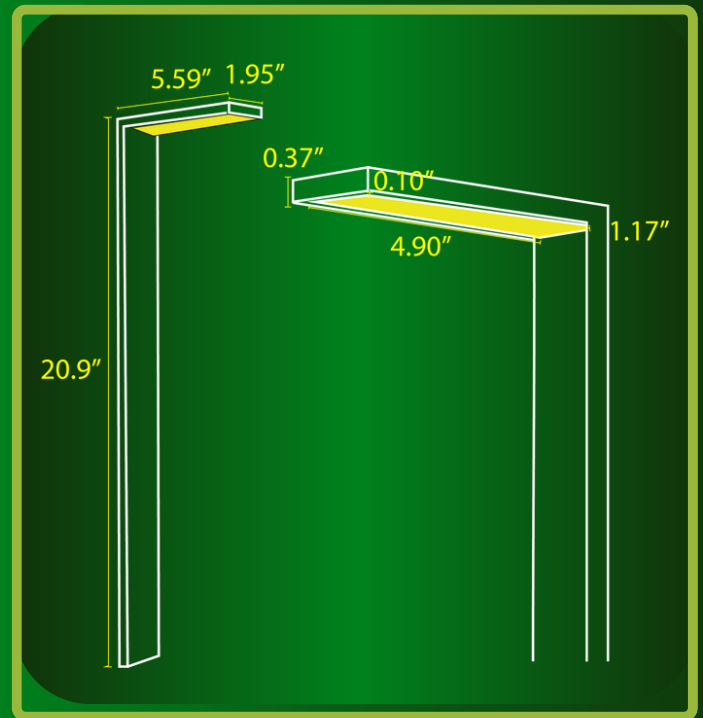

CDPSR58 PATH LIGHT

SPECSHEET

BLACK

STAINLESS STEEL

The CDPS58 Stainless Steel Path Light is designed to enhance outdoor landscapes, providing both functionality and style. Constructed from high-quality stainless steel, this durable fixture is ideal for illuminating walkways, gardens, and other outdoor spaces.