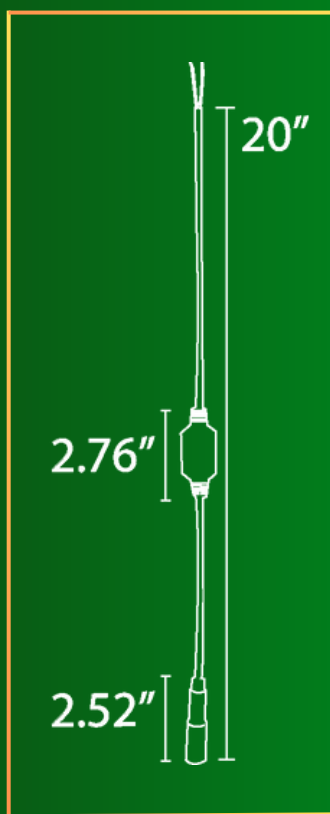

AC TO DC CONNECTOR

SPECSHEET

Experience seamless integration and reliable performance with our AC DC Connector. This versatile device allows you to connect 12V DC LED rope lights to an AC power system, accommodating up to **50 watts** per adapter. Ideal for both indoor and outdoor applications,