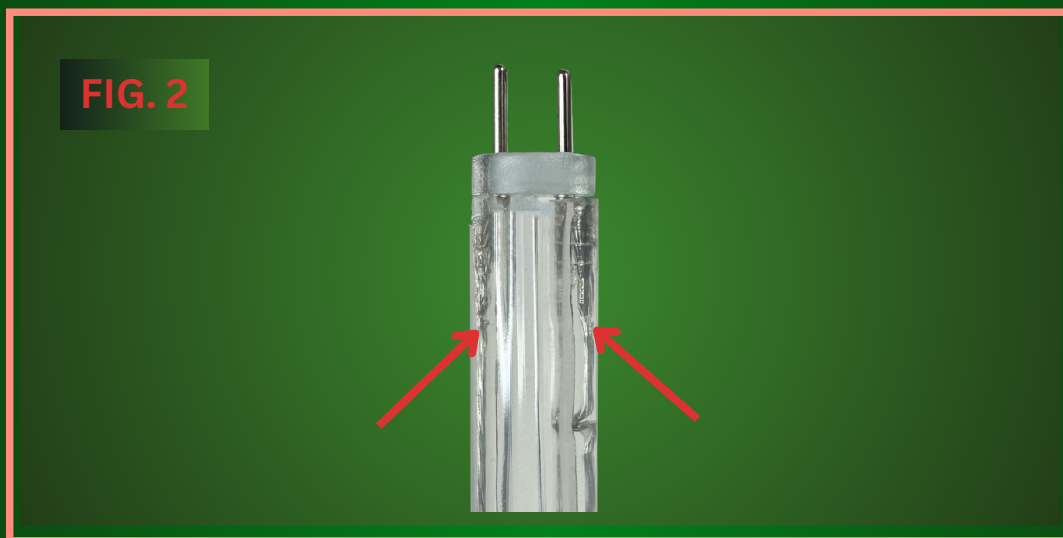

12V Landscape Light Specialist

INSTRUCTION MANUAL FOR AC TO DC CONVERTER AND ROPE LIGHT INSTALLATION

COMPONENTS INCLUDED

1. Rope Light
2. Base with 2 Pins
3. AC to DC Converter
4. Protective Cap

ADDITIONAL RECOMMENDED COMPONENTS (SOLD SEPARATELY)

WN12 Waterproof Connector

INSTALLATION STEPS

STEP 1: CUTTING THE ROPE LIGHT

If you need to cut the rope light to a desired length, carefully cut at the marked cutting points. Refer to Figure 1 for visual guidance.

YOUTUBE VIDEO
INSTALLATION GUIDE

WEBSITE

CATALOG

ABBA

LIGHTING USA

12V Landscape Light Specialist

INSTRUCTION MANUAL FOR AC TO DC CONVERTER AND ROPE LIGHT INSTALLATION

STEP 2: CONNECTING THE ROPE LIGHT TO THE BASE

1. Insert the two sharp pins into the end of the rope light.
2. Ensure the sharpened ends of the pins pierce the wires inside the rope light, establishing a secure connection. Refer to Figure 2 for visual guidance