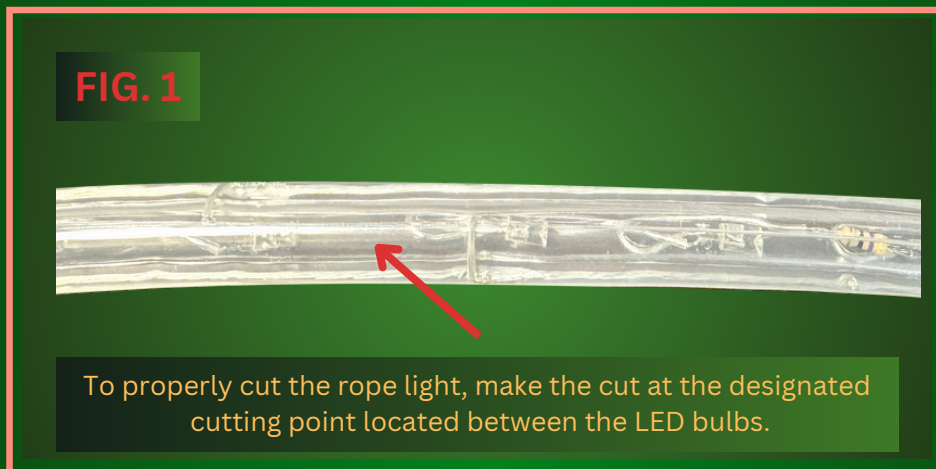

12V Landscape Light Specialist

INSTRUCTION MANUAL FOR AC TO DC CONVERTER AND ROPE LIGHT INSTALLATION

COMPONENTS INCLUDED

1. Rope Light
2. Base with 2 Pins
3. AC to DC Converter
4. Protective Cap

ADDITIONAL RECOMMENDED COMPONENTS (SOLD SEPARATELY)

WN12 Waterproof Connector

INSTALLATION STEPS

STEP 1: CUTTING THE ROPE LIGHT

If you need to cut the rope light to a desired length, carefully cut at the marked cutting points. Refer to Figure 1 for visual guidance.